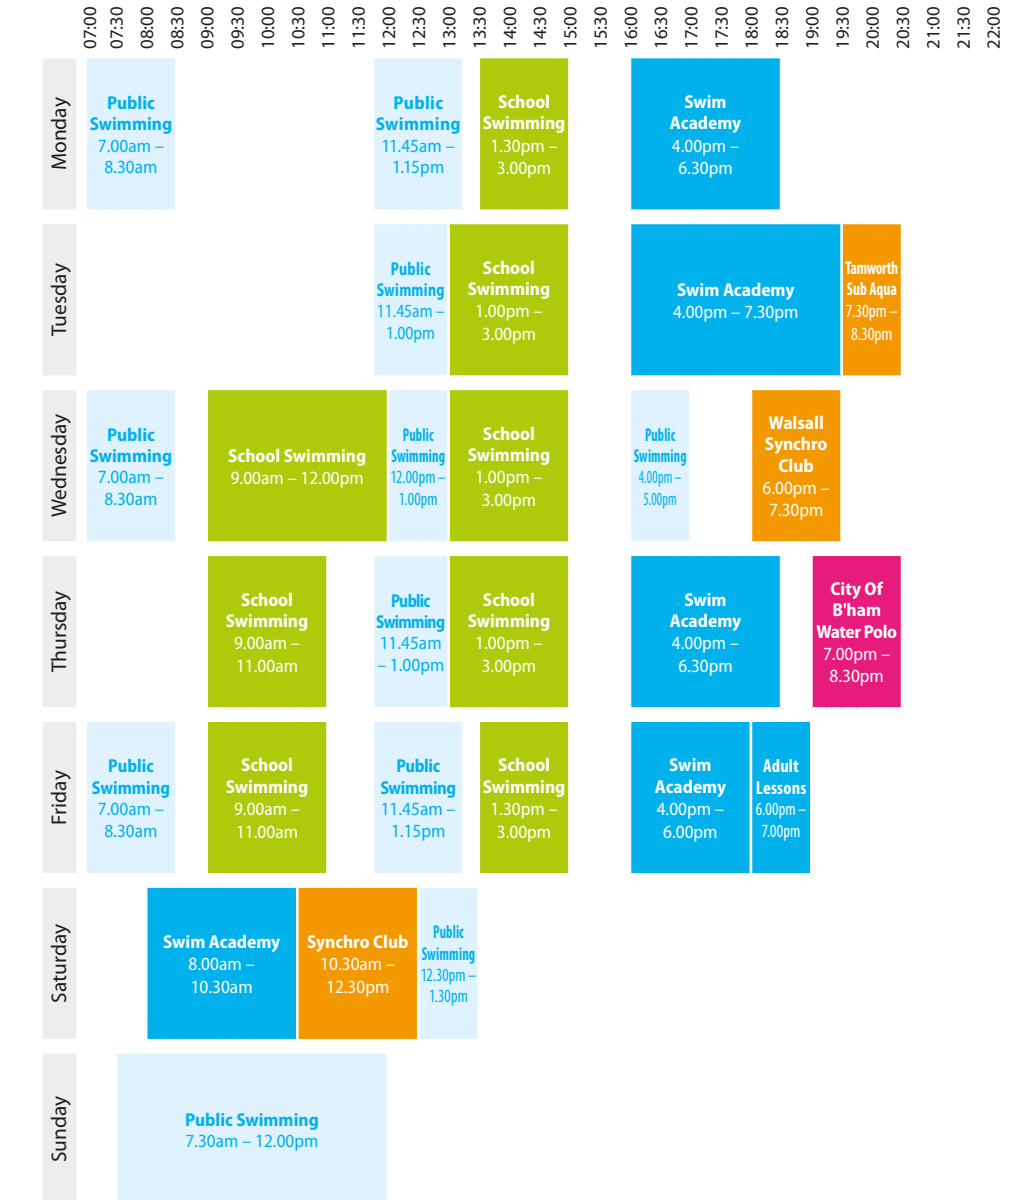

Walsall Leisure Child Admission Policy

1. All children under the age of 8 must be accompanied by a responsible adult of 16 years or over at all times.
2. 1 adult may accompany two children aged 4 to 7 or one child aged under 4.

Gala Pool events: Please be aware that the Gala Pool hosts regular events and monthly staff training (Mon 9.30am-11.30am) which may result in amendments to this programme. All changes will be posted in advance on notice boards and website.