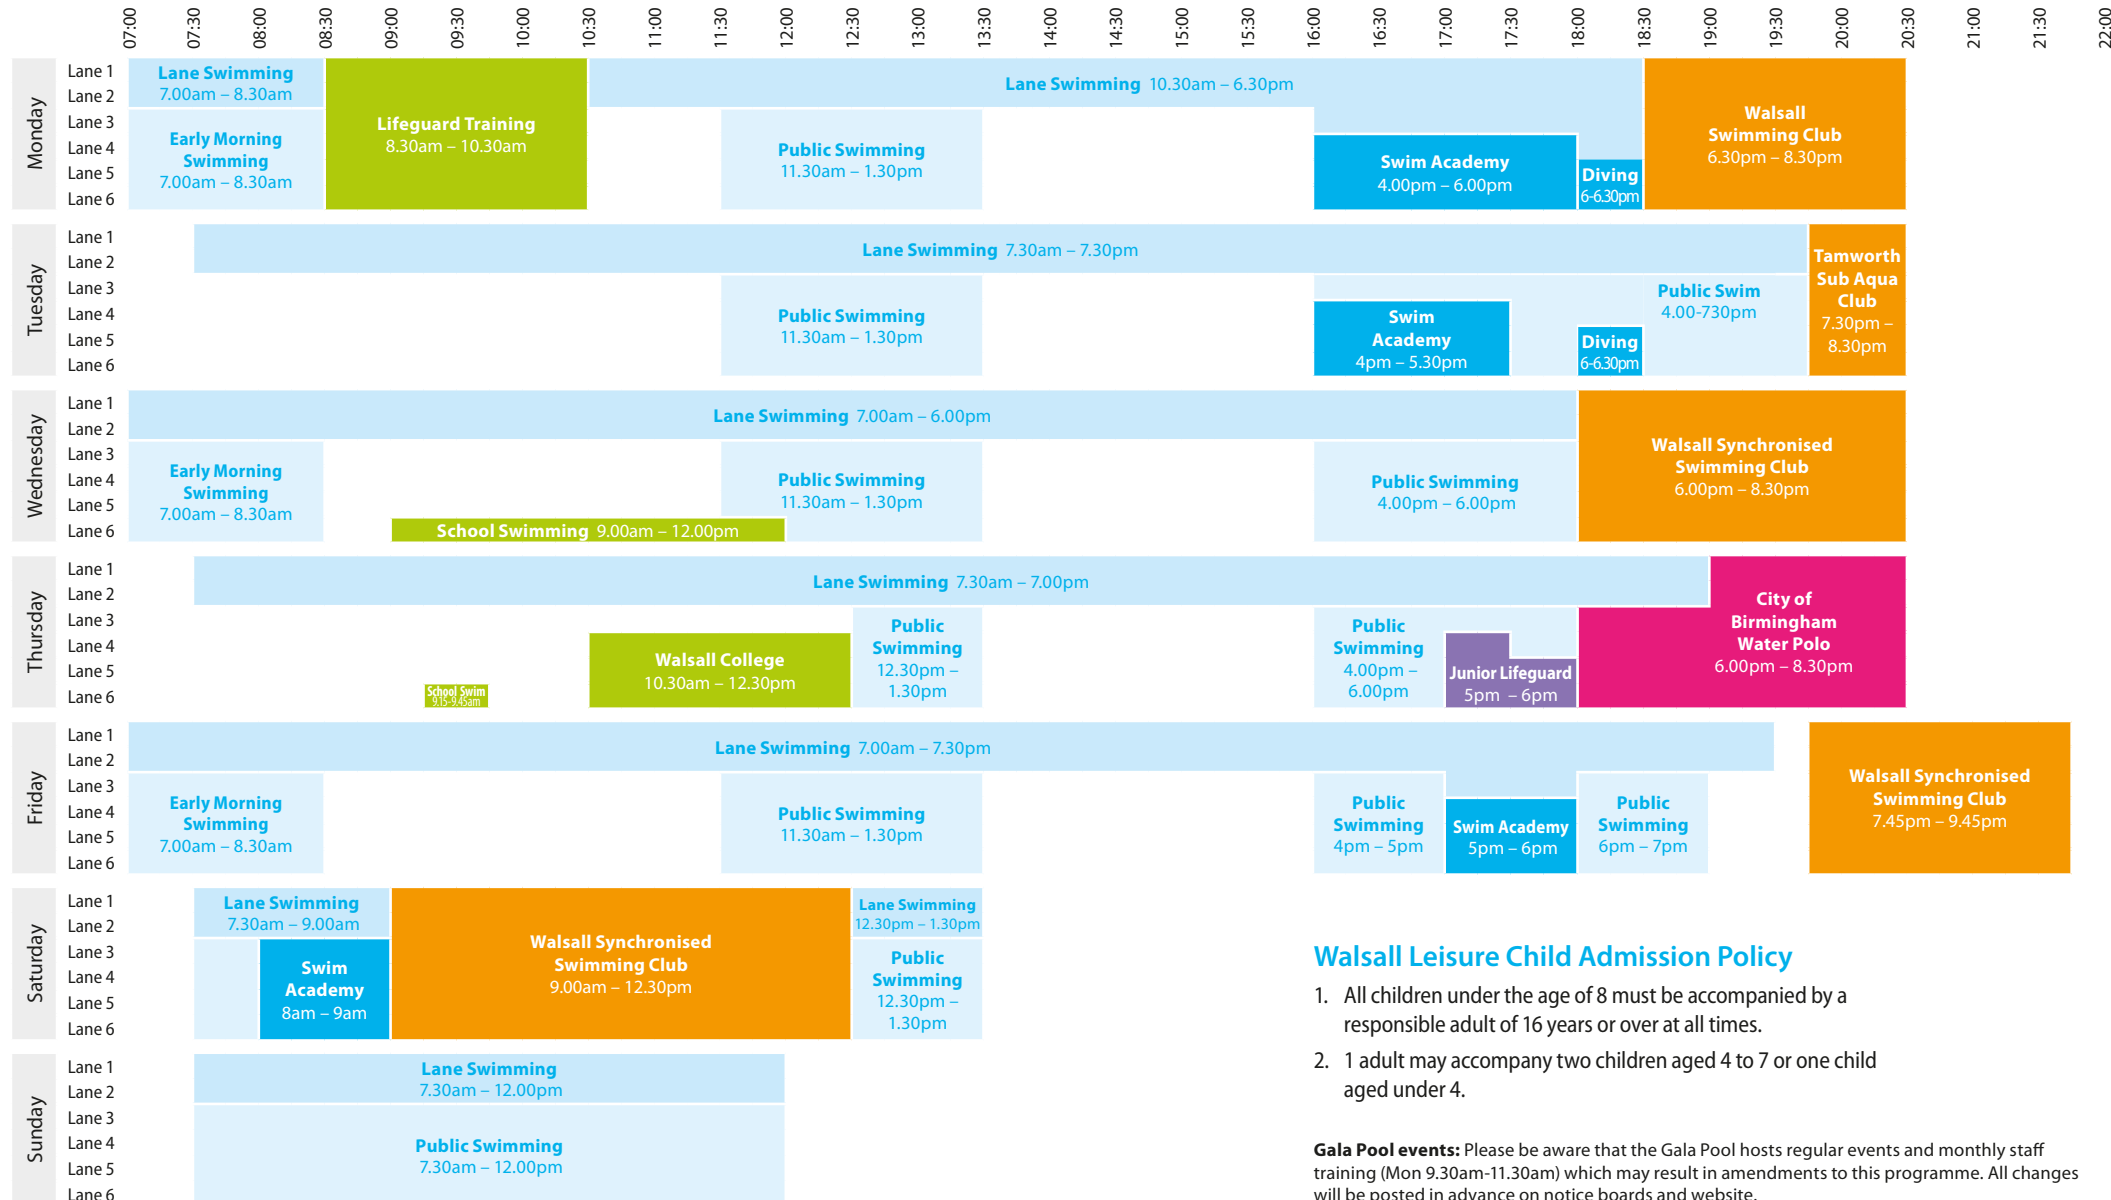

Walsall Leisure Child Admission Policy

1. All children under the age of 8 must be accompanied by a responsible adult of 16 years or over at all times.
2. 1 adult may accompany two children aged 4 to 7 or one child aged under 4.

Gala Pool events: Please be aware that the Gala Pool hosts regular events and monthly staff training (Mon 9.30am-11.30am) which may result in amendments to this programme. All changes will be posted in advance on notice boards and website.