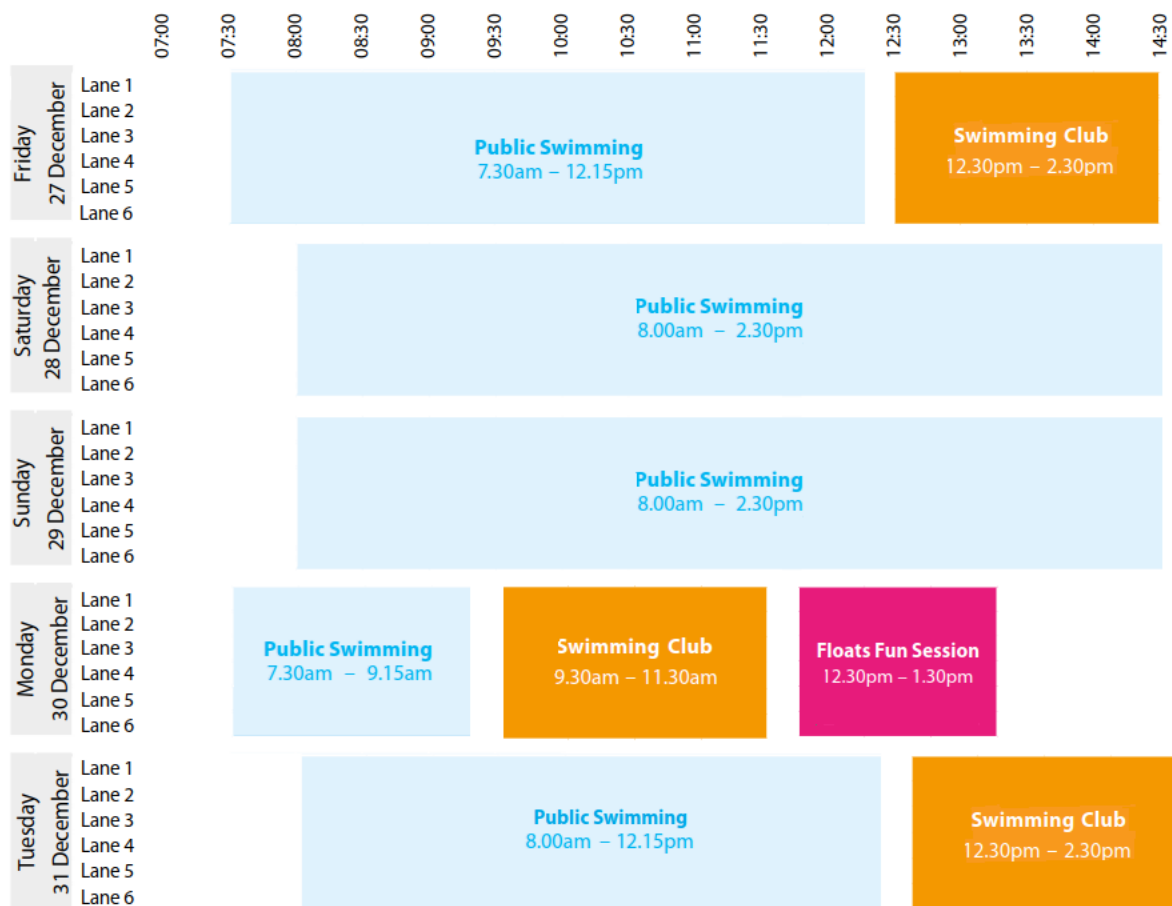

Main Pool

Teaching Pool

CLOSED Wednesday 1st January 2025

Walsall Leisure Child Admission Policy

1. All Children under the age of 8 must be accompanied by a responsible adult of 16 or over at all times.
2. During Public swimming sessions; In all teaching pools 1 adult may accompany 3 children aged 4 to 7 or 2 children aged under 4.
3. In all other pools 1 adult may accompany 2 children aged 4 to 7 or 1 child aged under 4 – Management may use their discretion to amend these ratios.