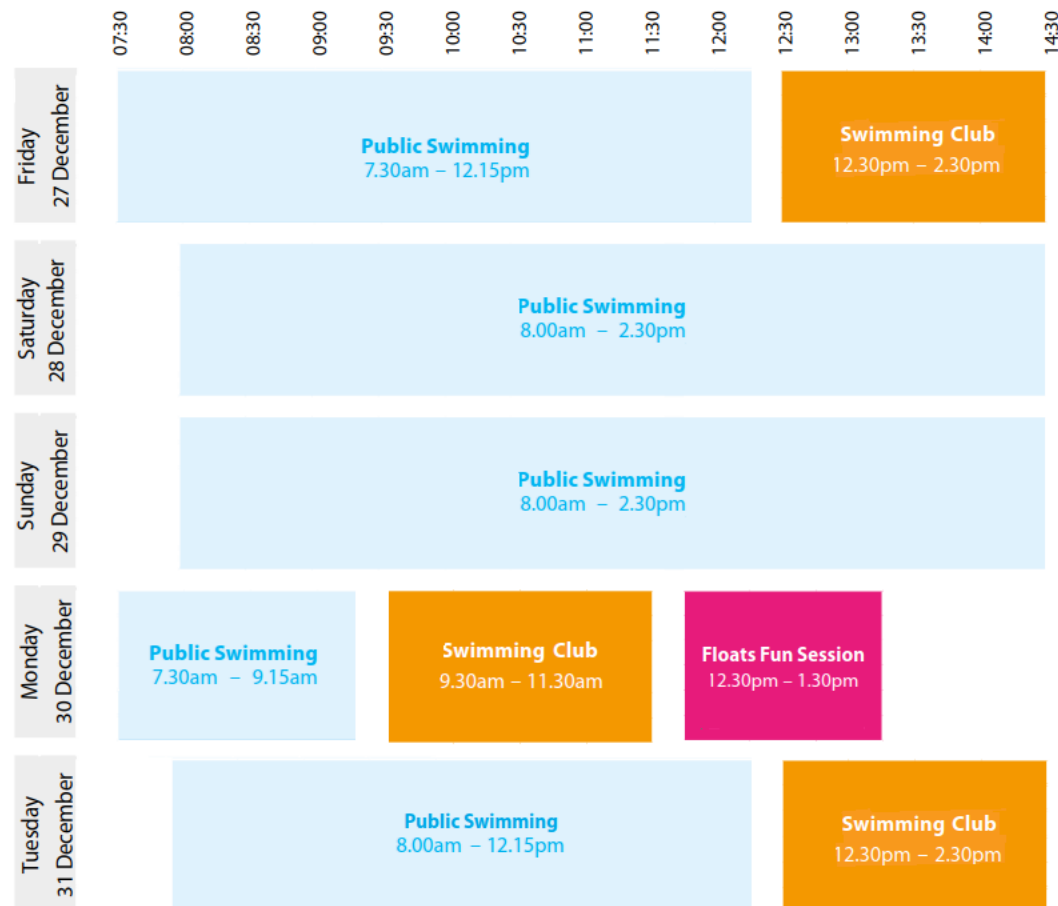

Main Pool

Teaching Pool

CLOSED Wednesday 1st January 2025

Walsall Leisure Child Admission Policy

1. All Children under the age of 8 must be accompanied by a responsible adult of 16 or over at all times.
2. During Public swimming sessions; In all teaching pools 1 adult may accompany 3 children aged 4 to 7 or 2 children aged under 4.
3. In all other pools 1 adult may accompany 2 children aged 4 to 7 or 1 child aged under 4 – Management may use their discretion to amend these ratios.