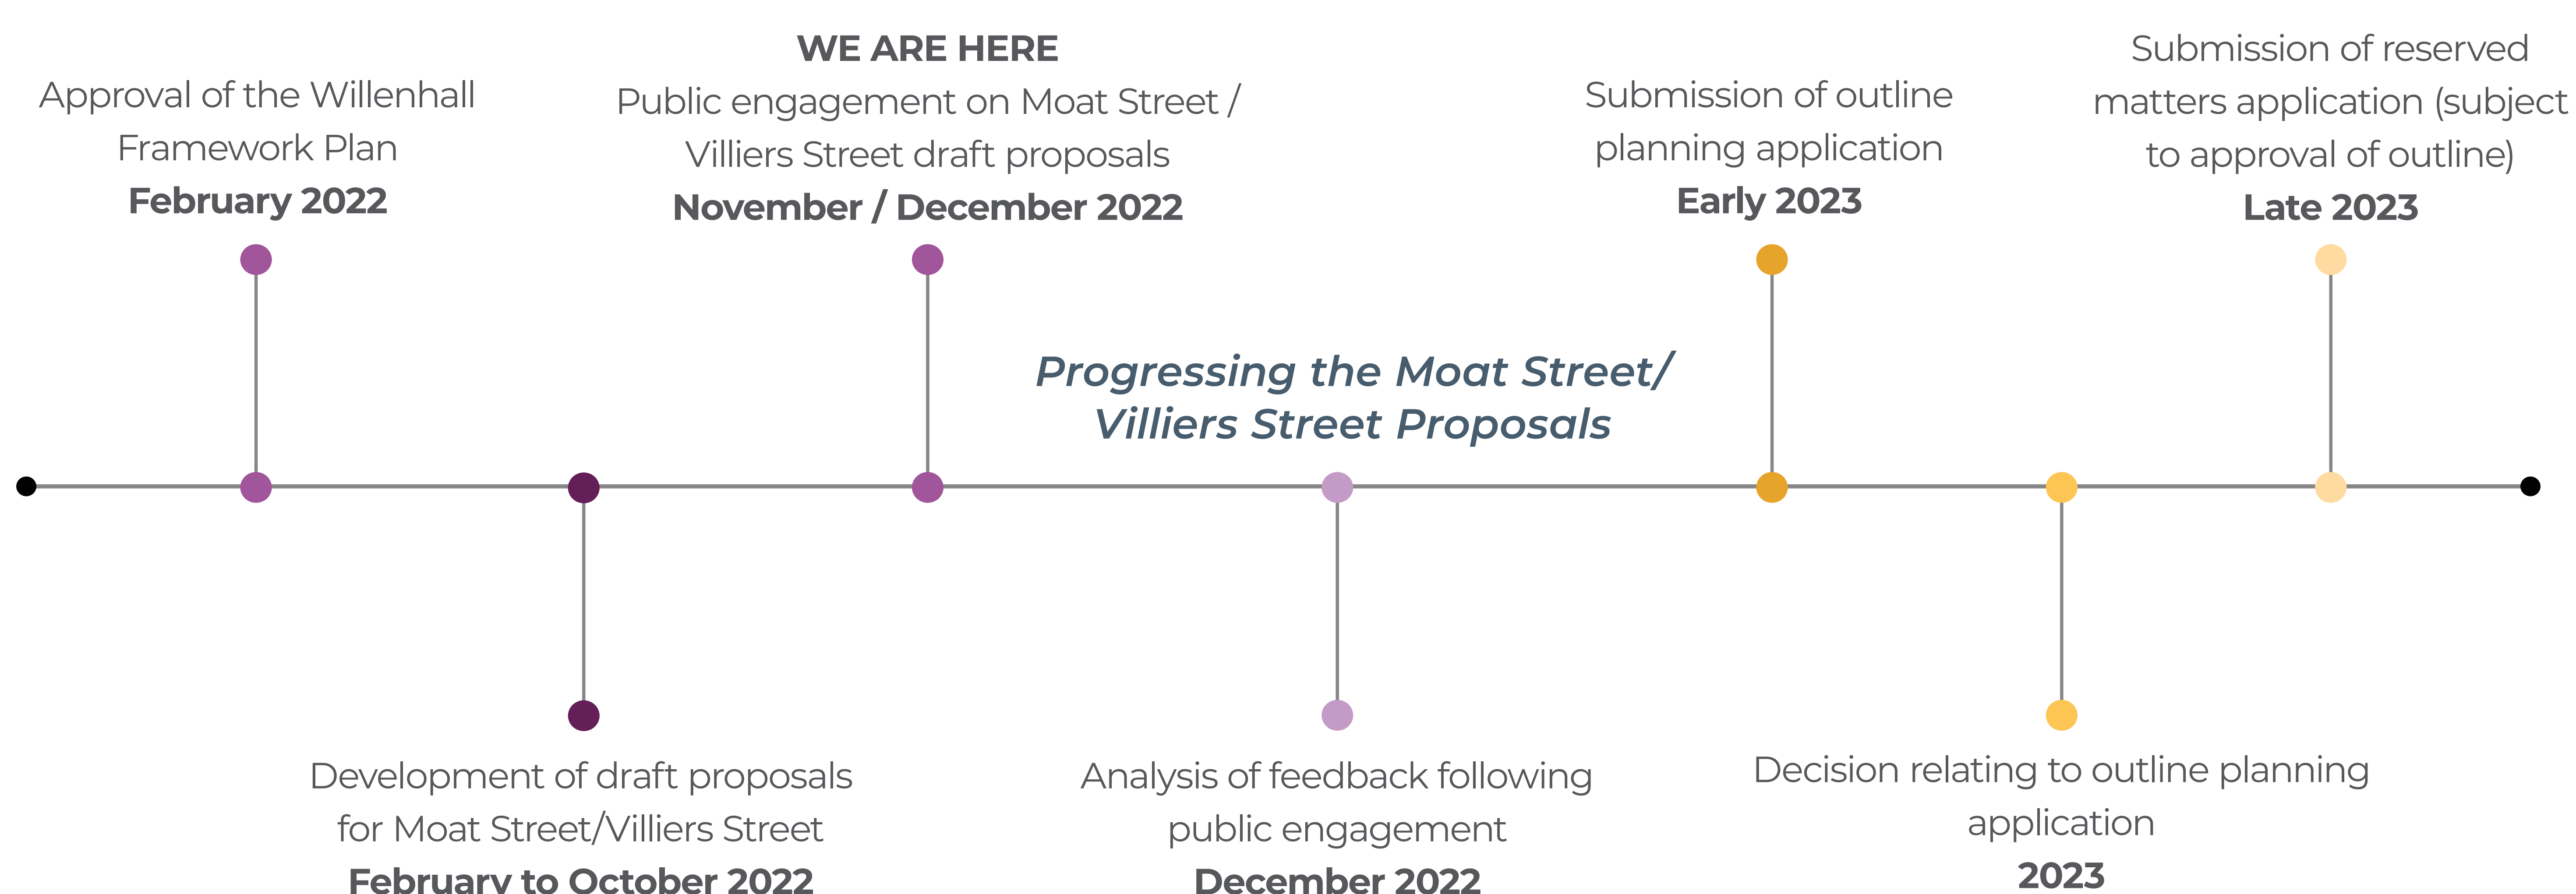

WILLENHALL FRAMEWORK PLAN

MOAT STREET & VILLIERS STREET DRAFT PROPOSALS

NEXT STEPS

You can complete a feedback form telling us your thoughts about the draft proposals shown in this exhibition. Online forms are available to complete [here](#) and via the Councils website. Your feedback will help us:

- Understand which elements of the housing proposals you like / don't like
- Understand whether there are any other elements we should take into consideration when developing our proposals

There may be further amendments to the proposals subject to the findings of ongoing survey work.

NEXT STEPS

The indicative timeline below shows the next steps in this journey.

Precedent Image

Note:
All drawings and site photos are ©ARCADIS unless otherwise stated.

Walsall Council