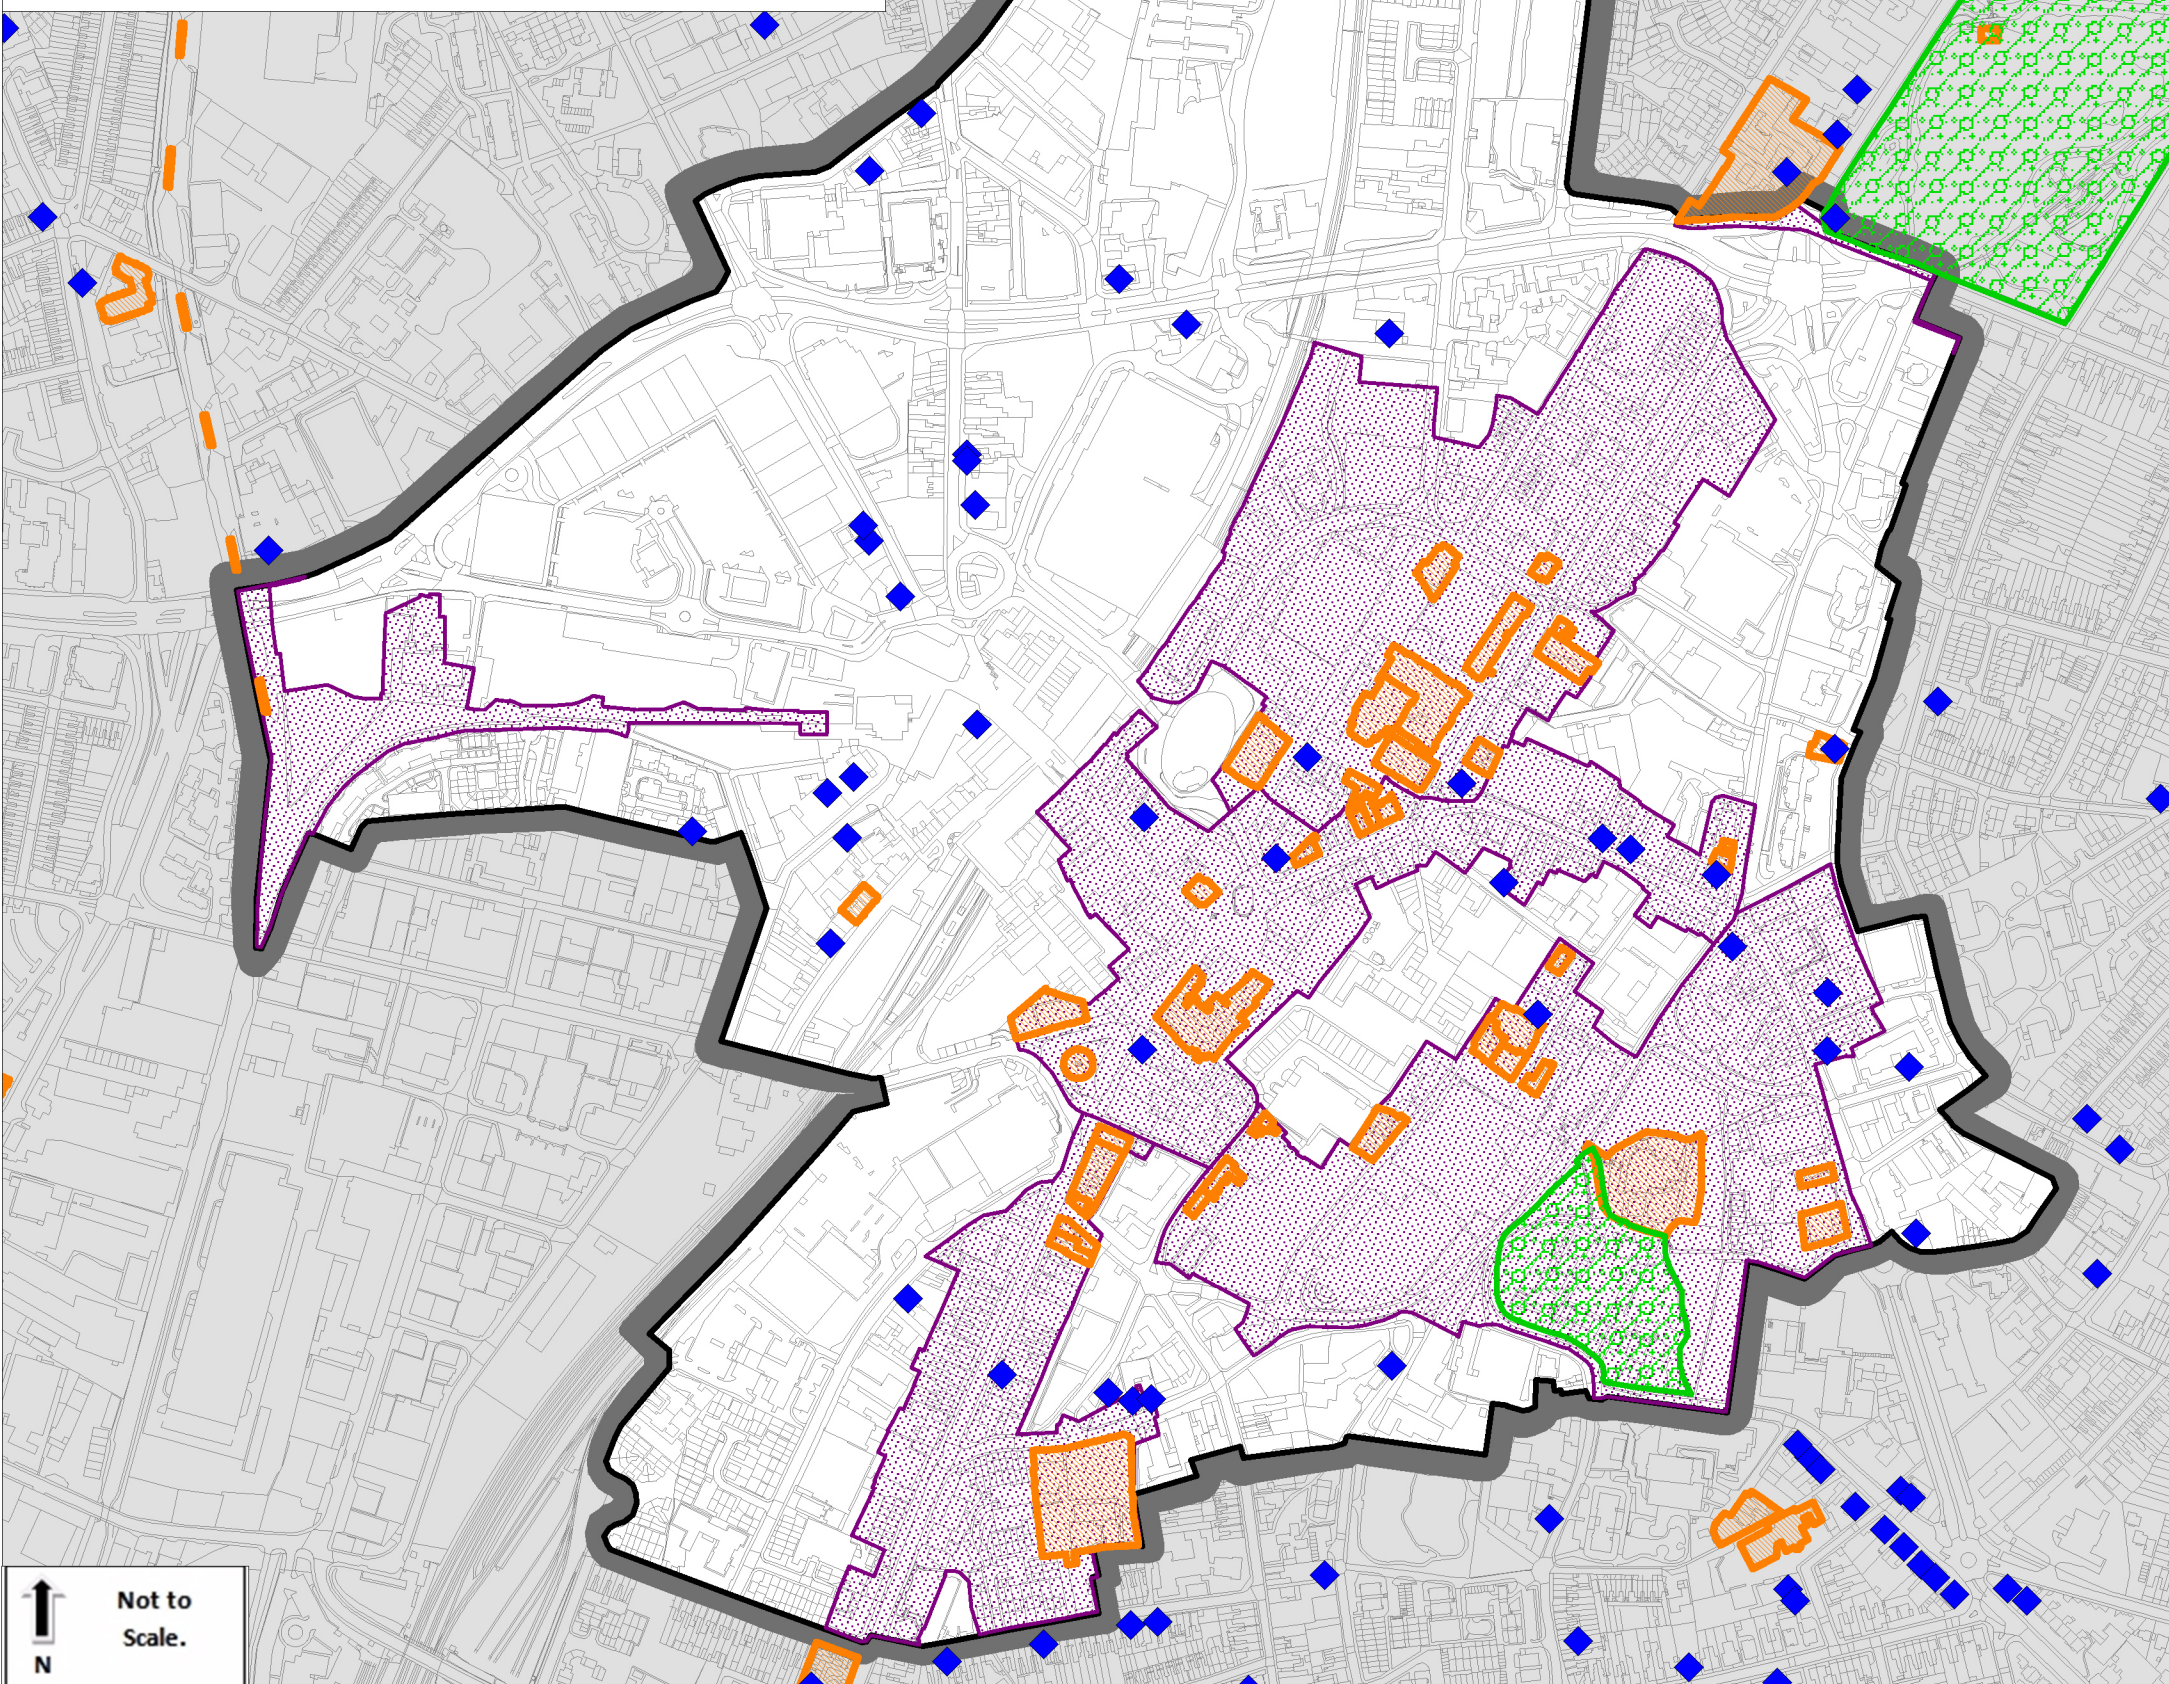

Walsall Town Centre Heritage Assets

-  AAP Boundary
-  Conservation Areas
-  Listed Buildings
-  Locally Listed Buildings
-  Registered Parks and Gardens

 Not to Scale.
N