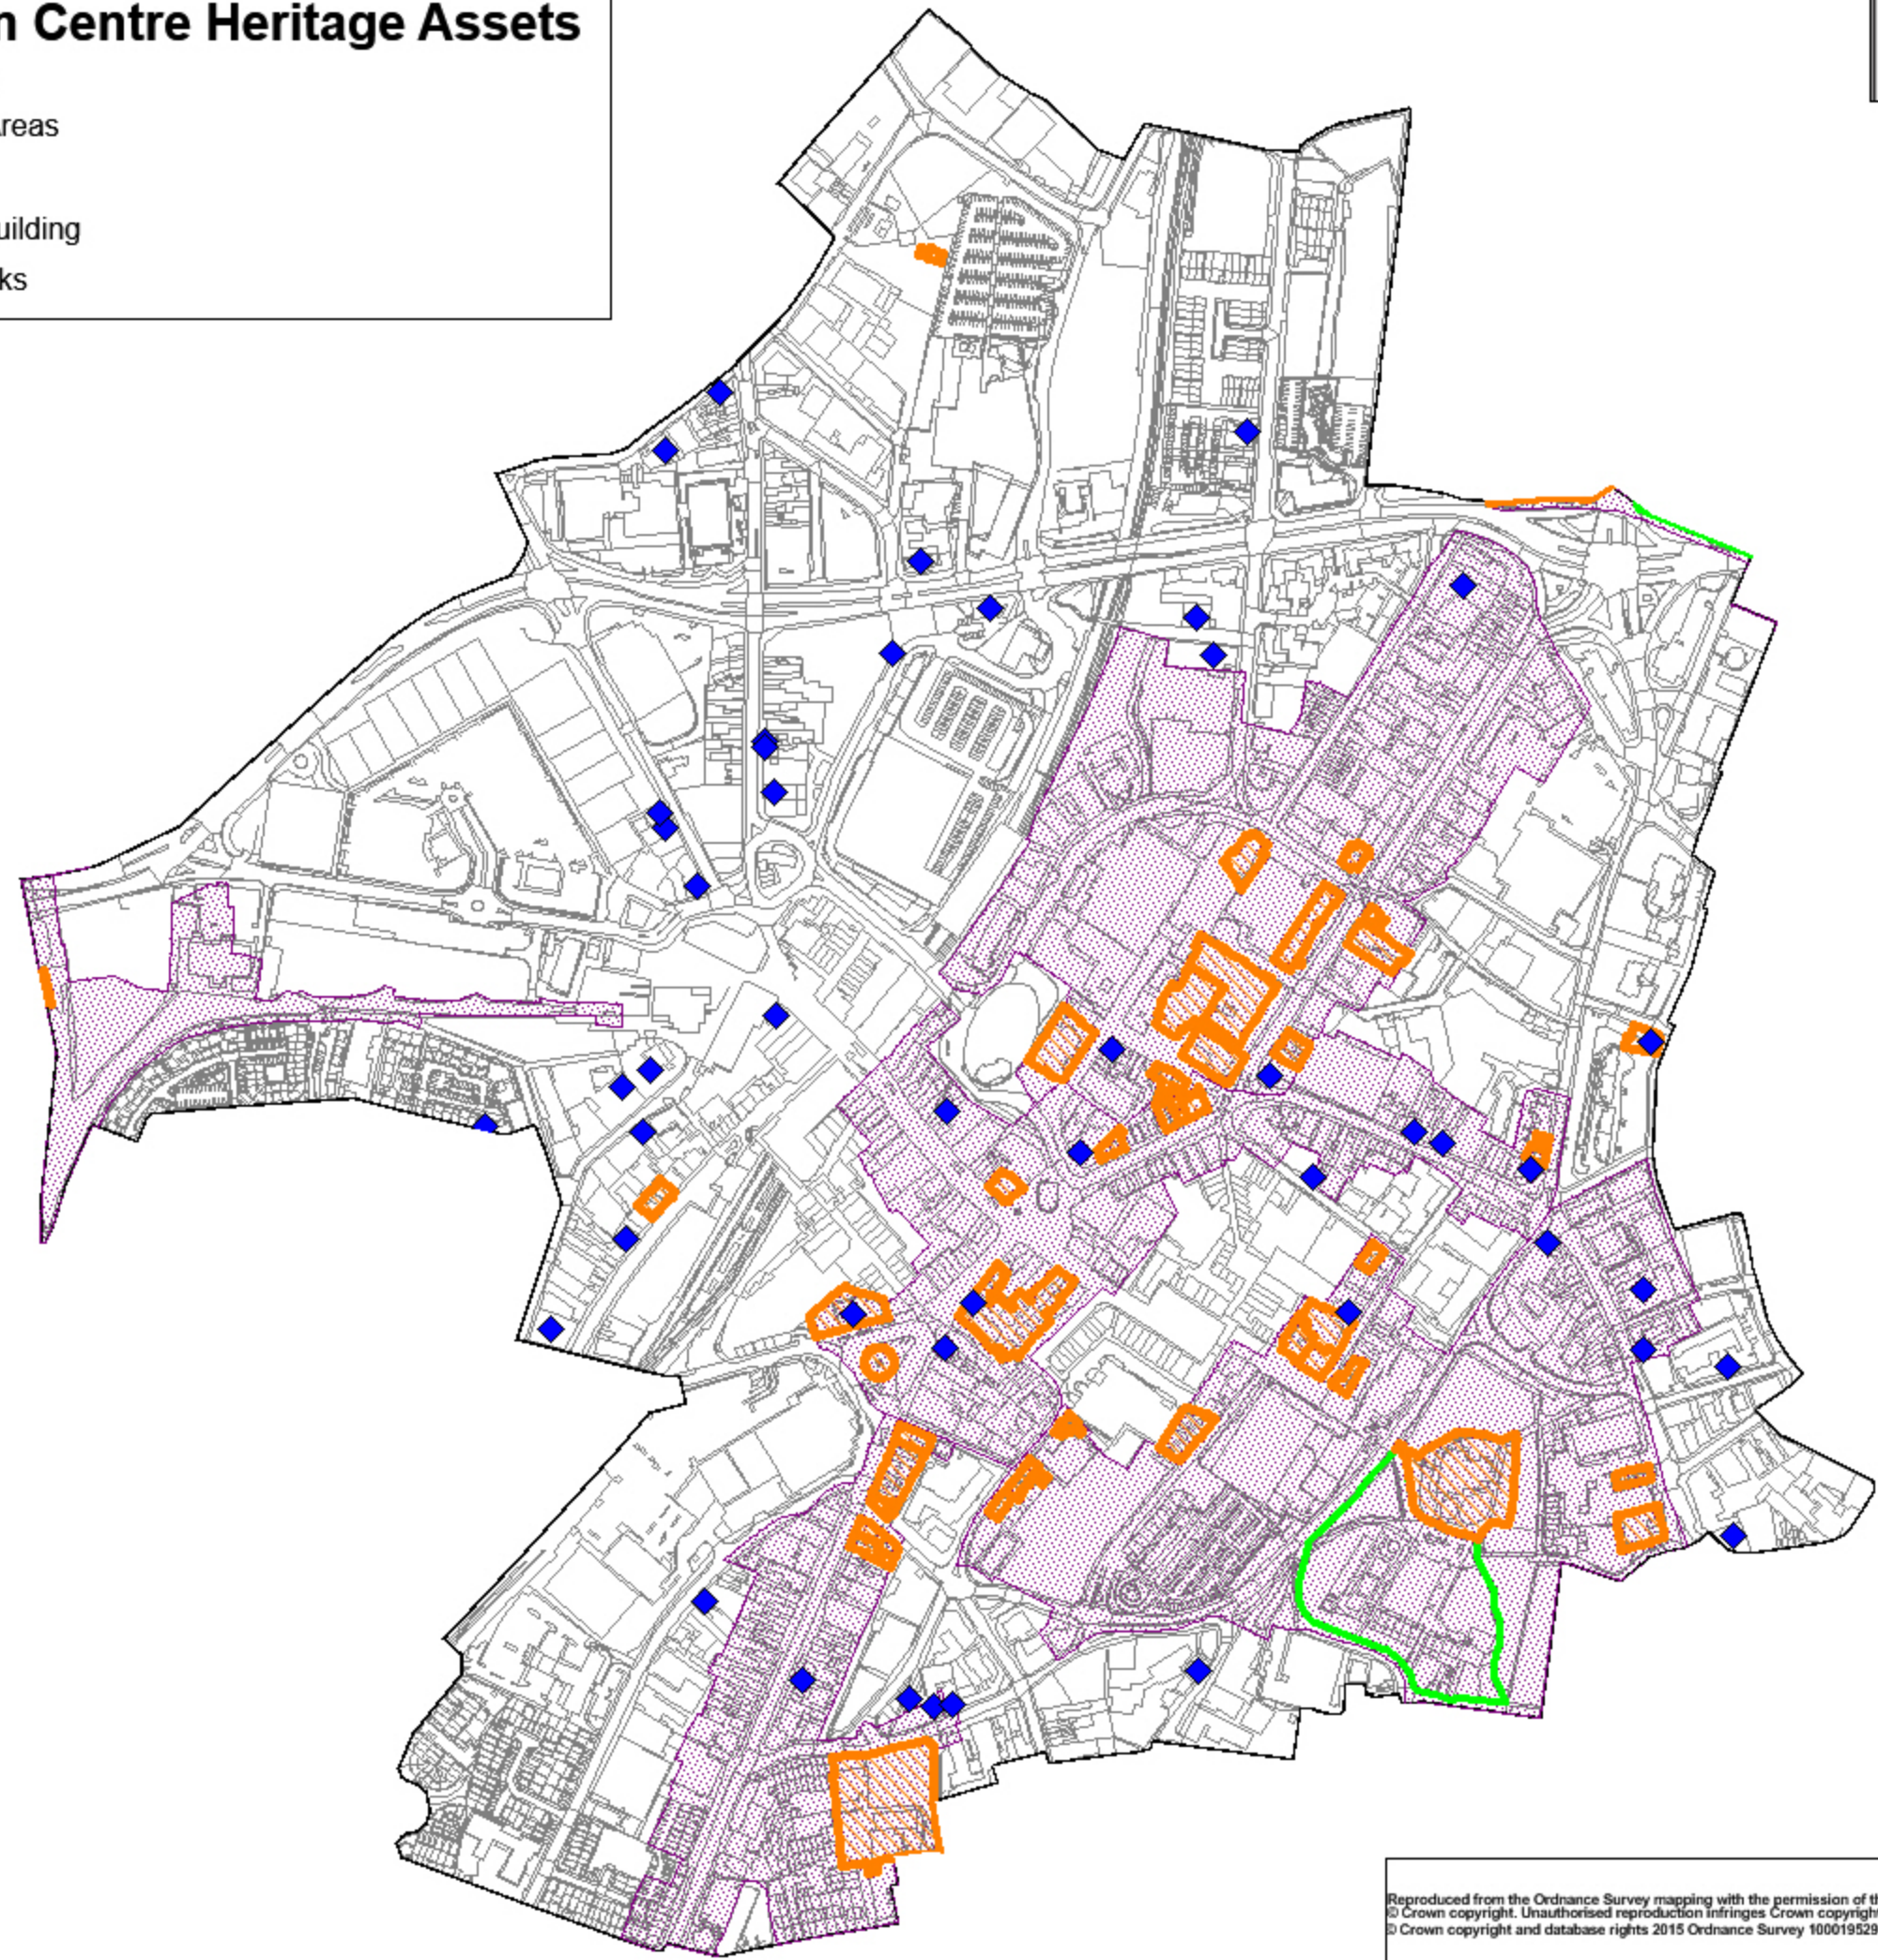

Walsall Town Centre Heritage Assets

- AAP Boundary
- ▨ Conservation Areas
- ▨ Listed building
- ◆ Locally listed building
- ▭ Registered Parks

↑
N
Not to
Scale.

Reproduced from the Ordnance Survey mapping with the permission of the Controller of Her Majesty's Stationery Office
© Crown copyright. Unauthorised reproduction infringes Crown copyright and may lead to prosecution or civil proceedings
© Crown copyright and database rights 2015 Ordnance Survey 100019529