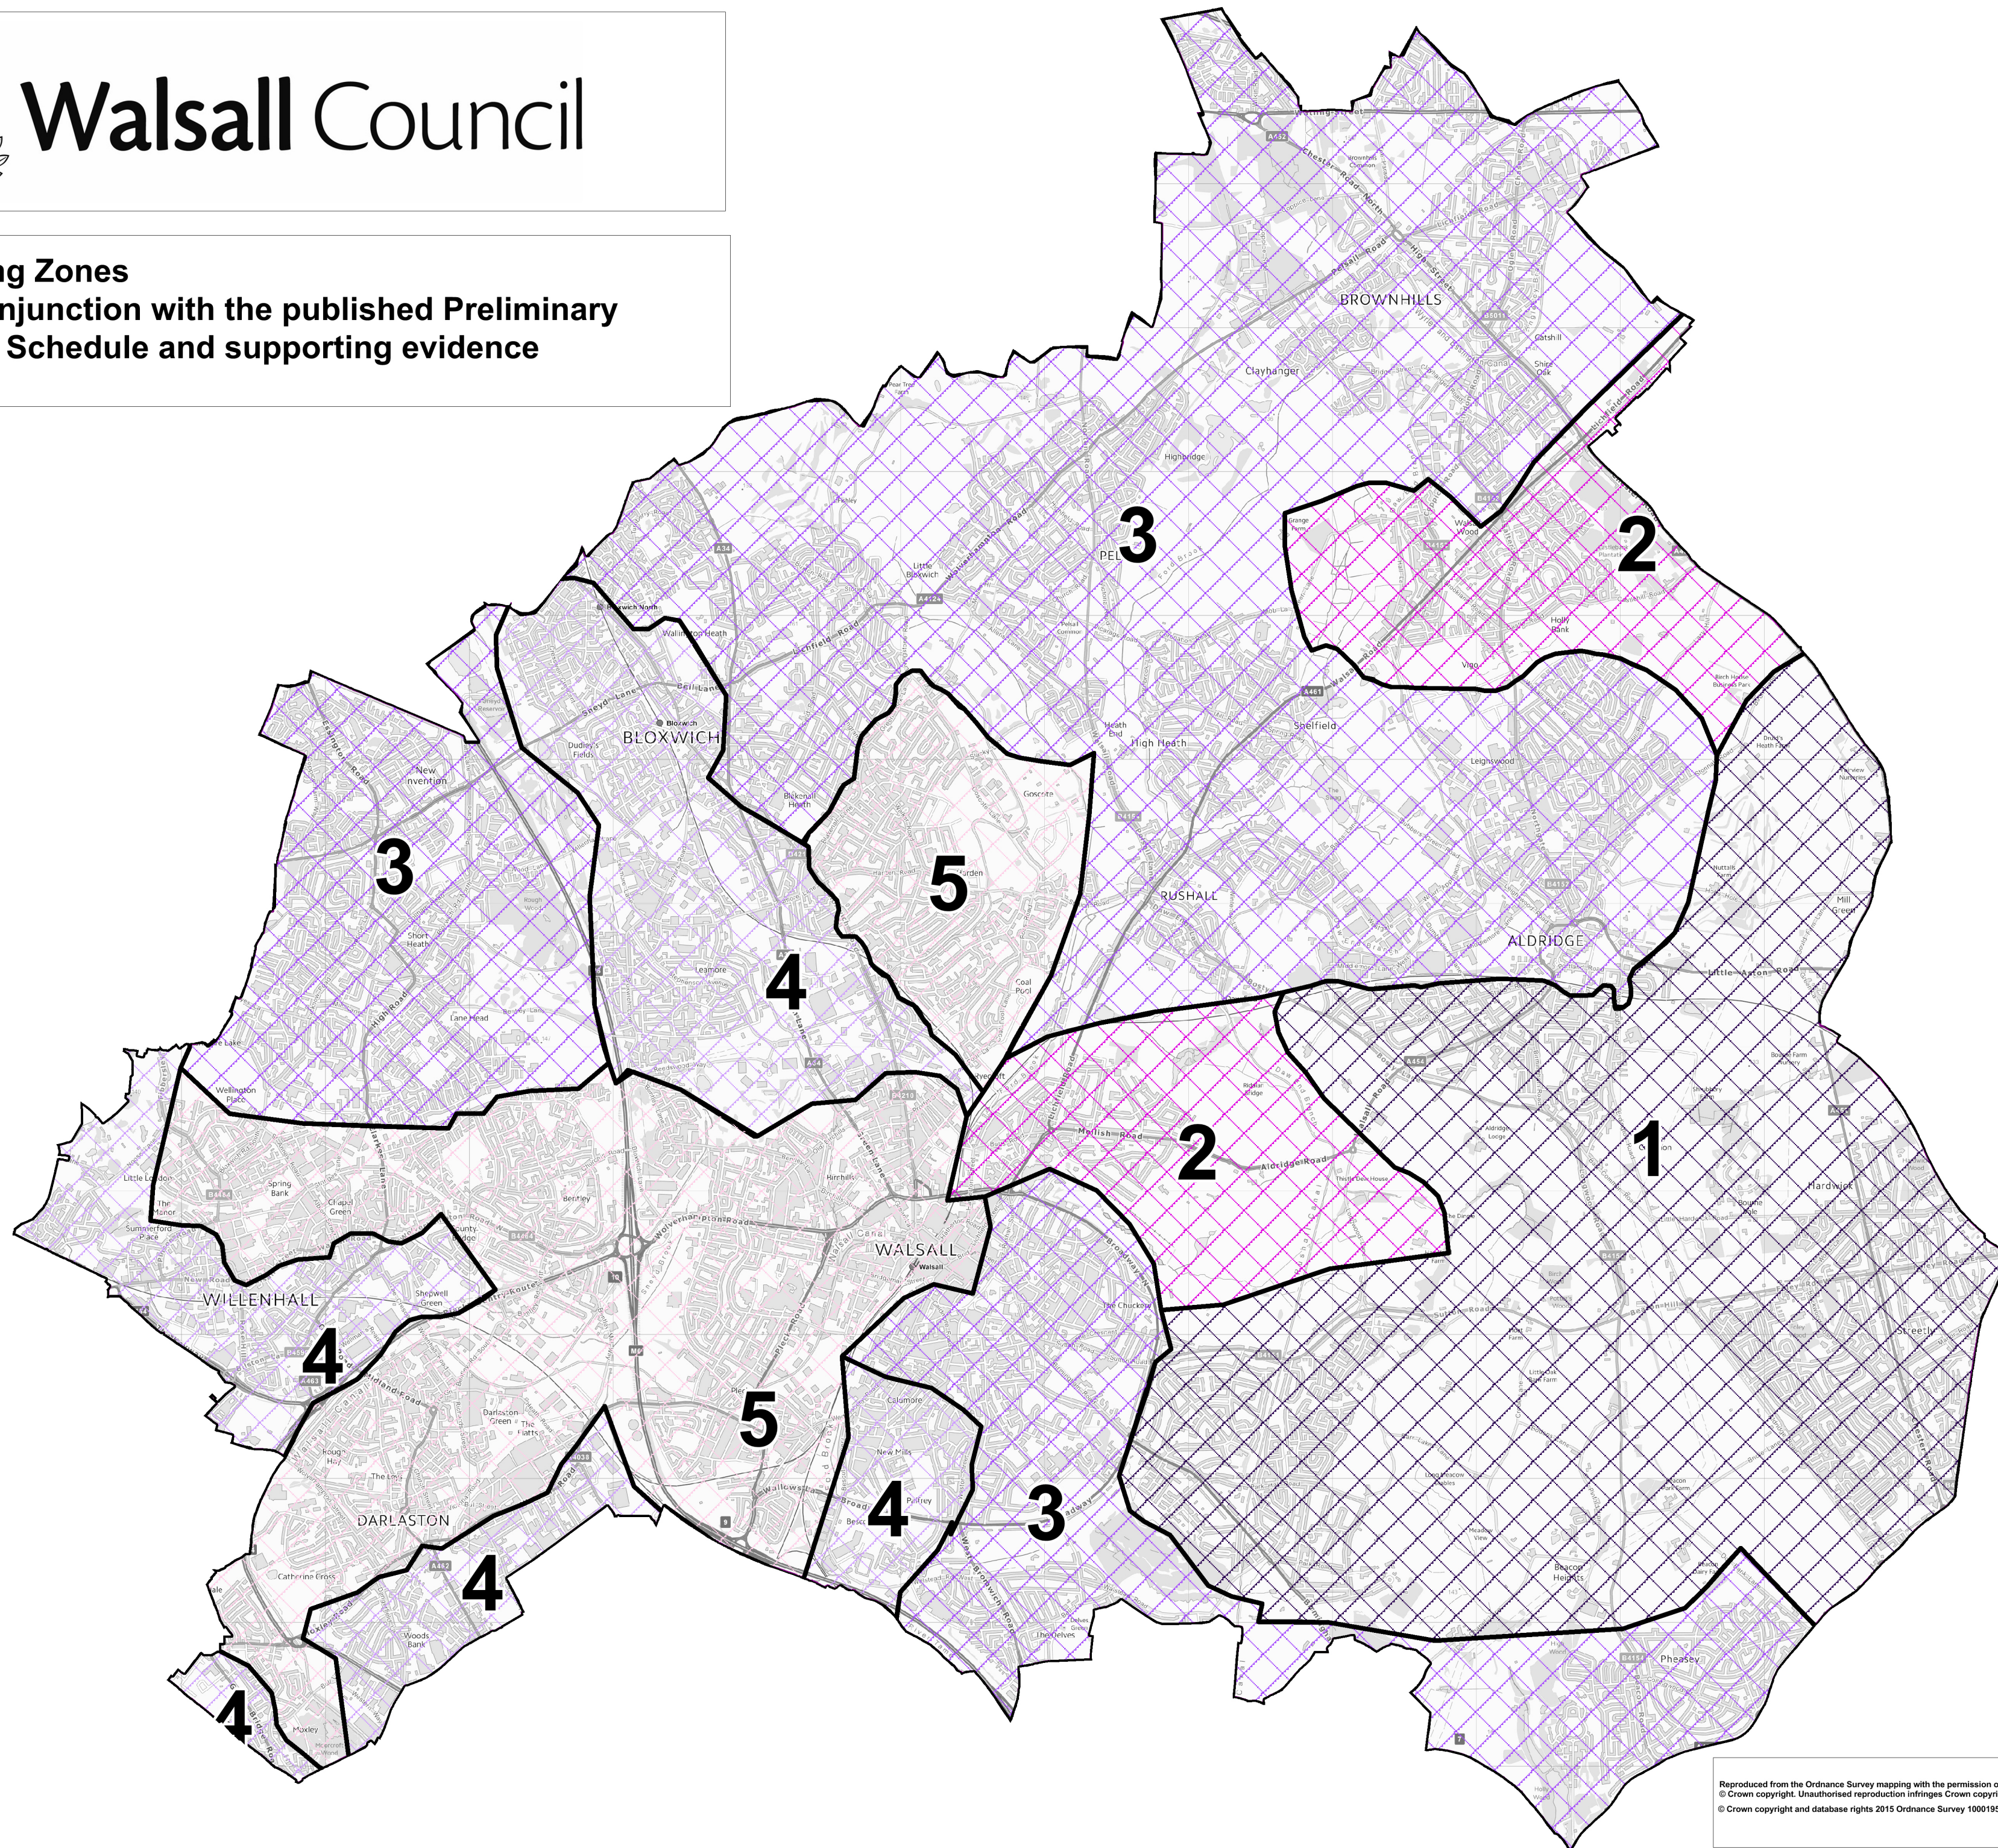

Walsall Council

Map of CIL Charging Zones
To be viewed in conjunction with the published Preliminary Draft CIL Charging Schedule and supporting evidence

Reproduced from the Ordnance Survey mapping with the permission of the Controller of Her Majesty's Stationery Office.
© Crown copyright. Unauthorised reproduction infringes Crown copyright and may lead to prosecution or civil proceedings.
© Crown copyright and database rights 2015 Ordnance Survey 100019529