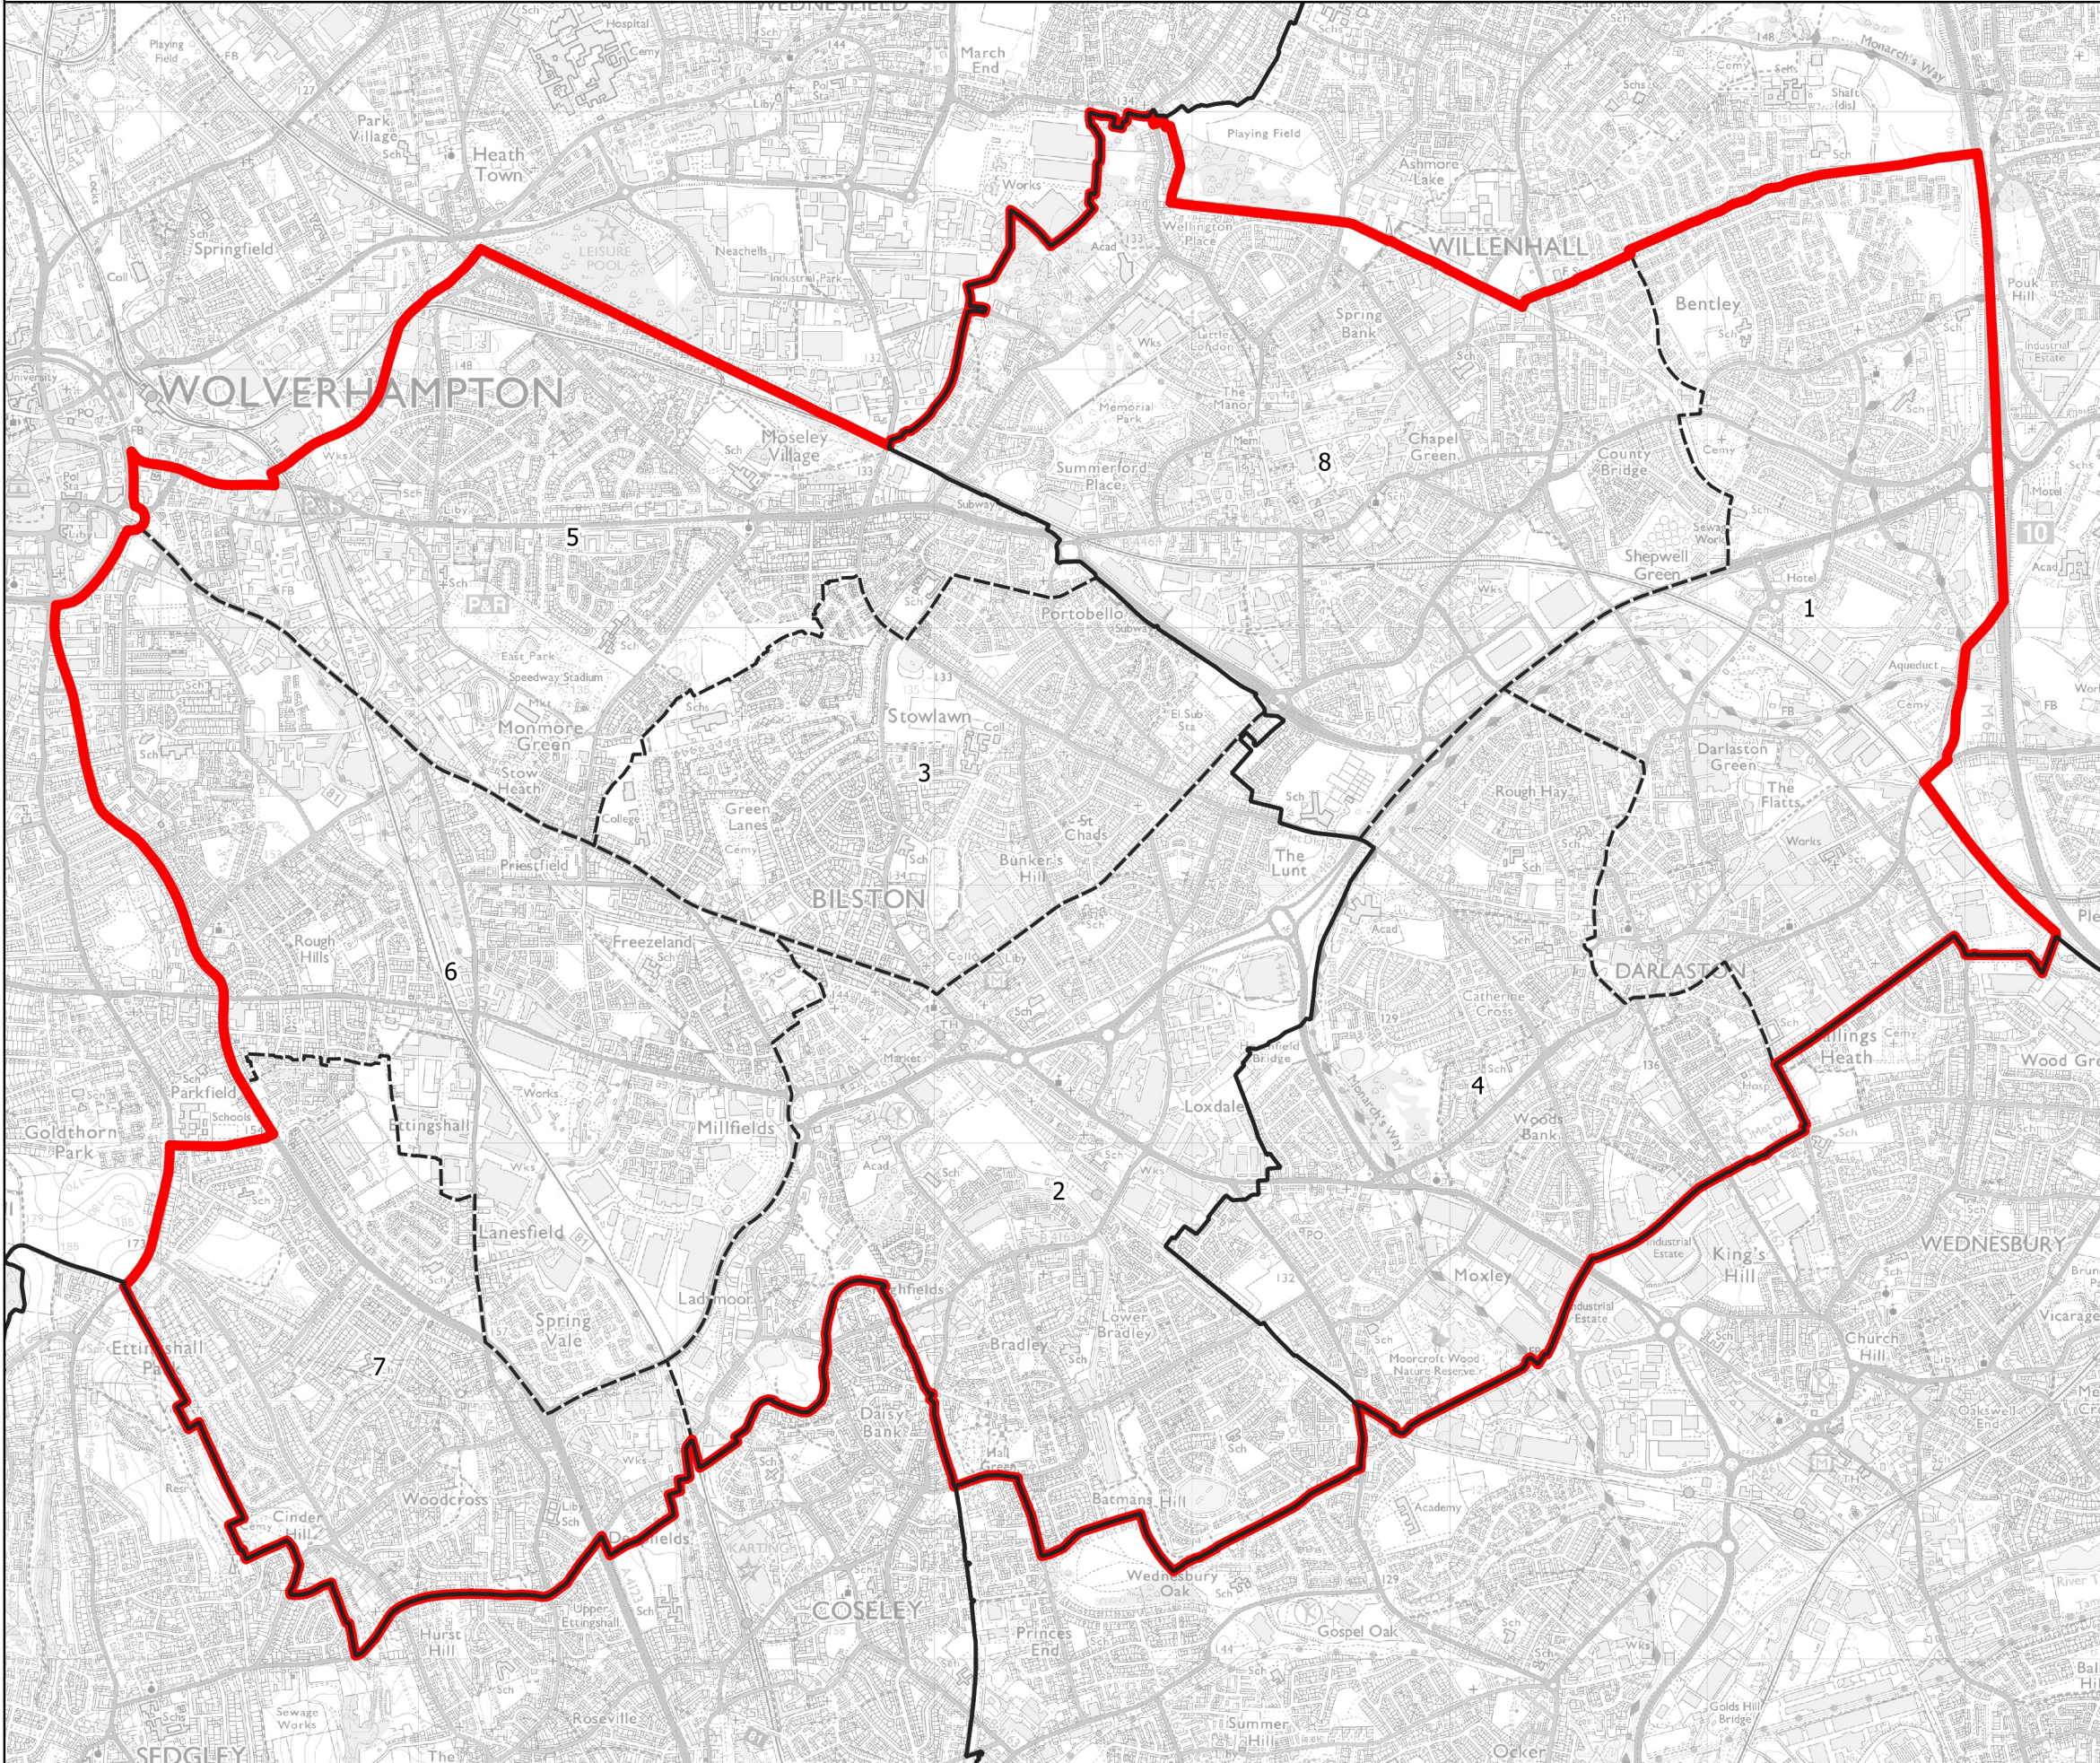

Boundary Commission for England - Initial Proposals for the West Midlands Region

Wolverhampton South East Borough Constituency - Electorate 75,685

- Wards:
- 1 Bentley and Darlaston North
 - 2 Bilston East
 - 3 Bilston North
 - 4 Darlaston South
 - 5 East Park
 - 6 Ettingshall
 - 7 Spring Vale
 - 8 Willenhall South

Wolverhampton South East Borough Constituency