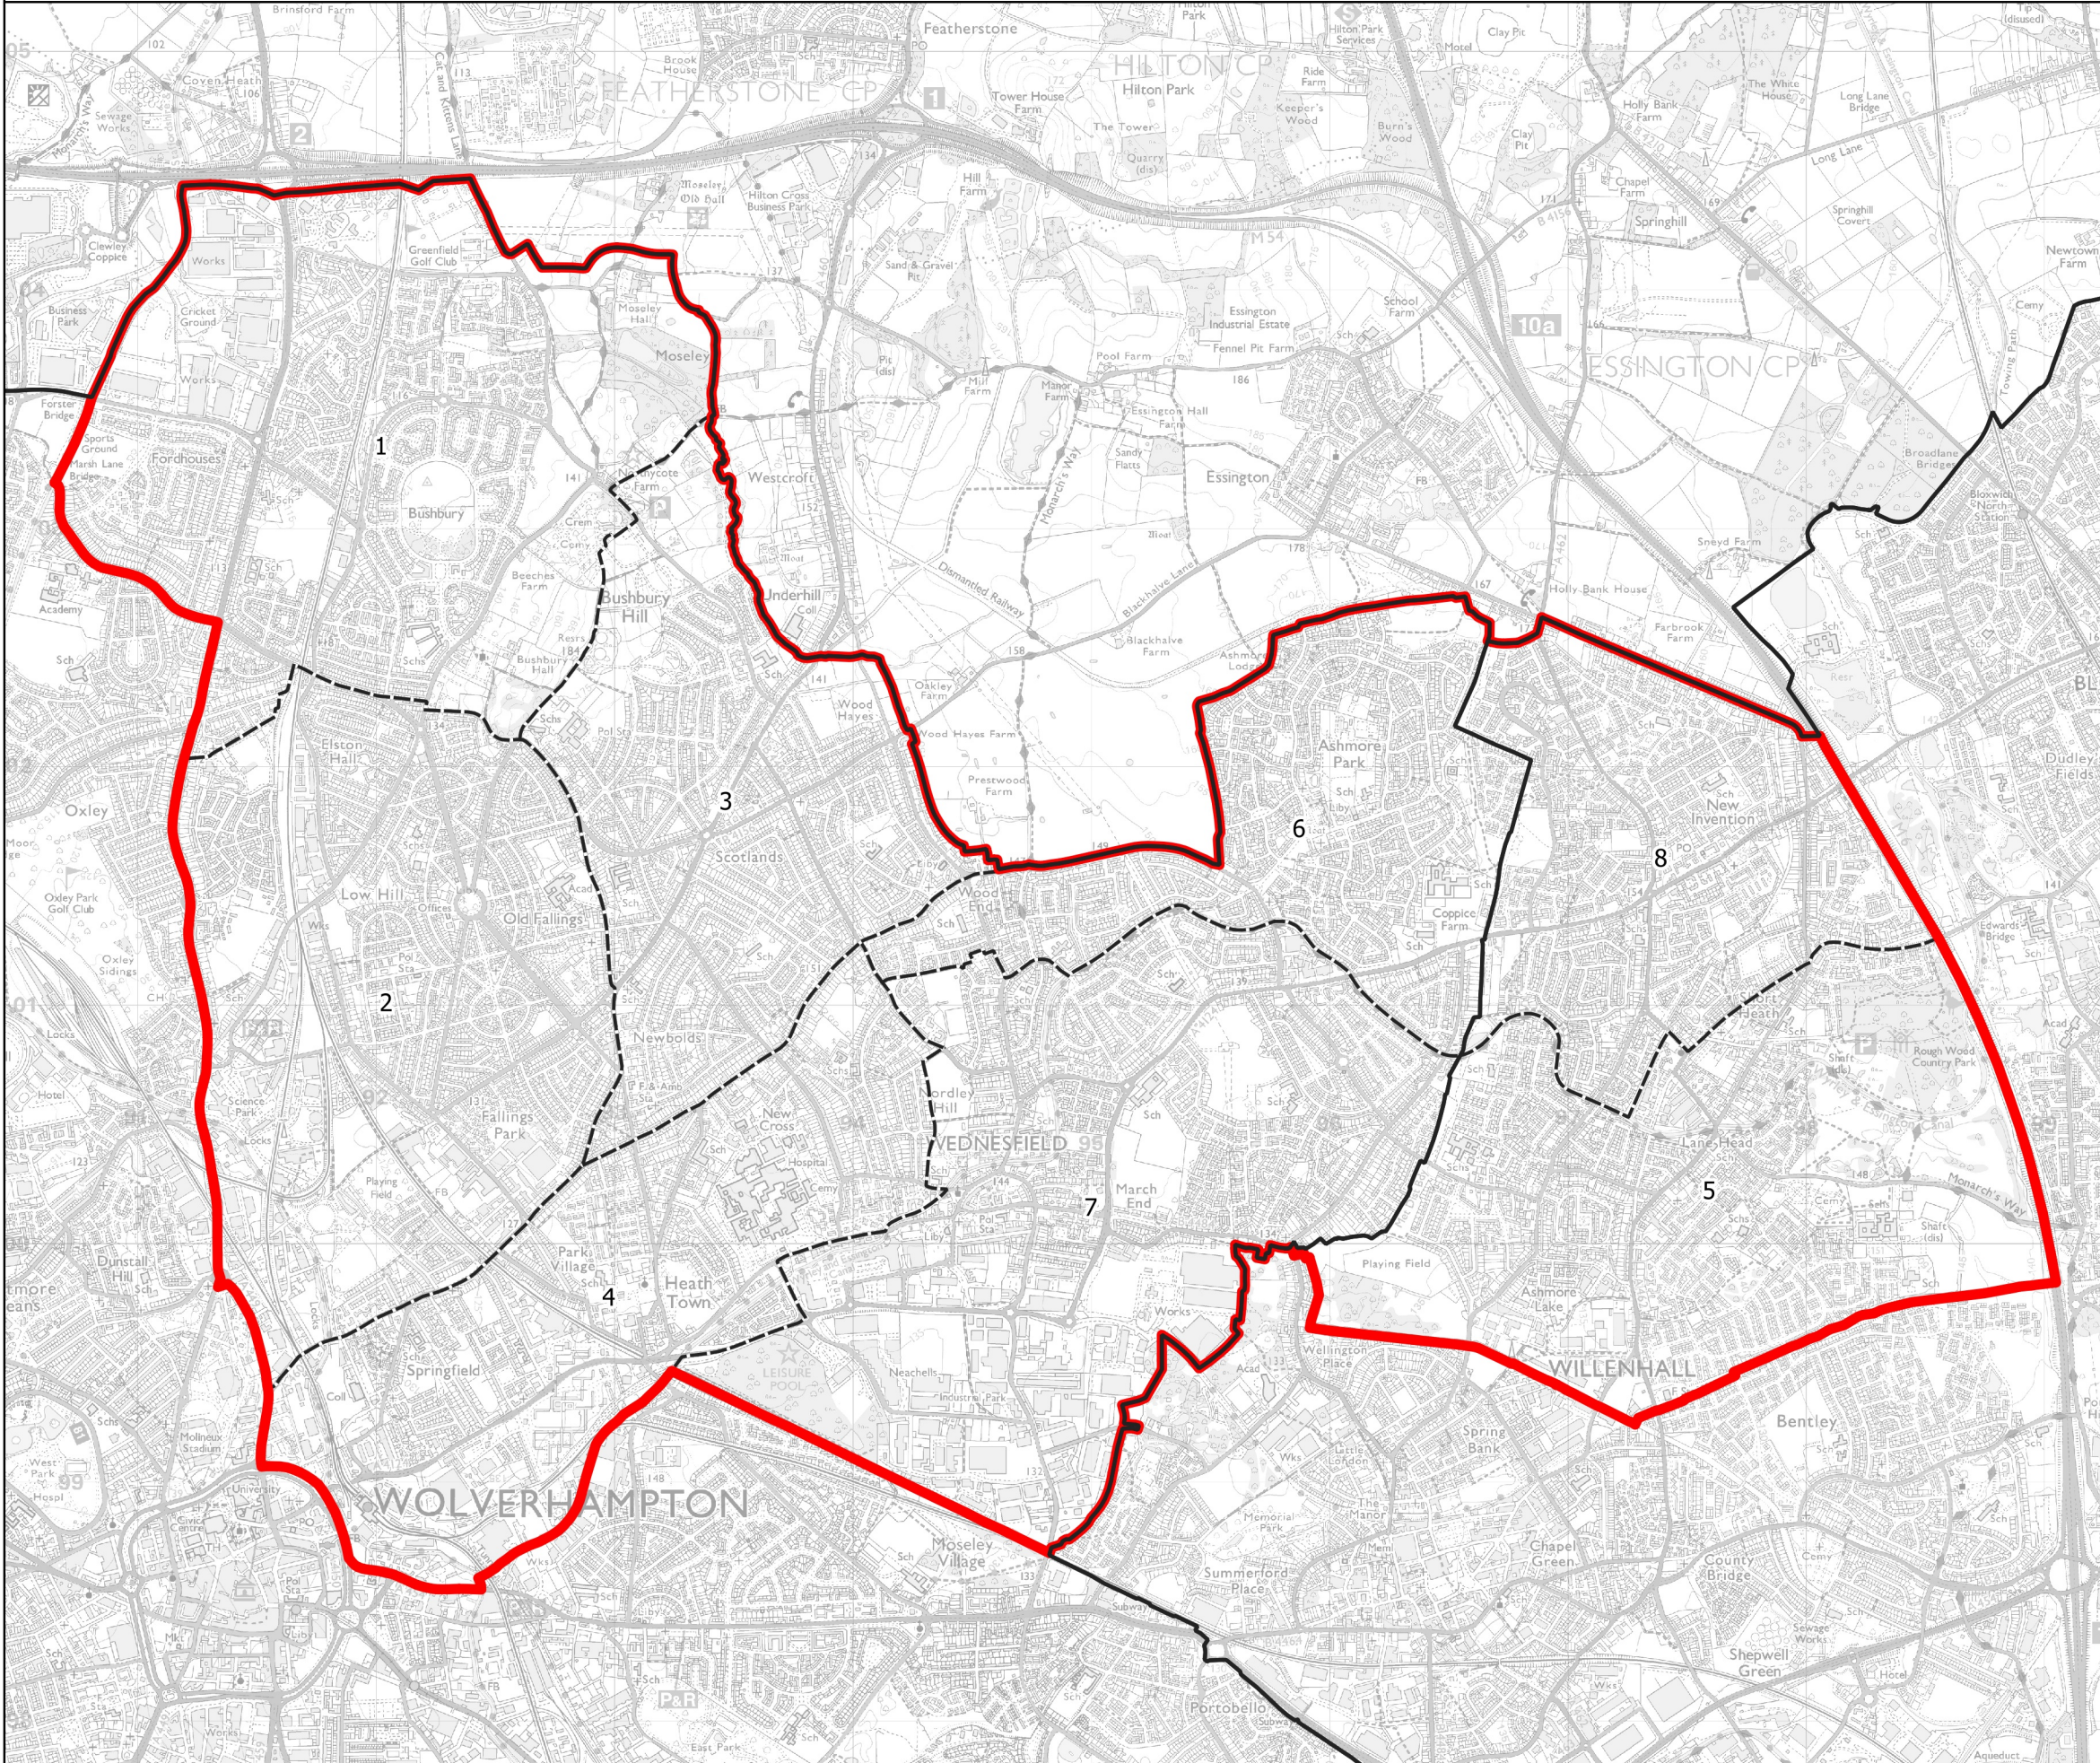

# Boundary Commission for England - Initial Proposals for the West Midlands Region

## Wolverhampton North East Borough Constituency - Electorate 70,449

- Wards:
- 1 Bushby North
  - 2 Bushby South and Low Hill
  - 3 Fallings Park
  - 4 Heath Town
  - 5 Short Heath
  - 6 Wednesfield North
  - 7 Wednesfield South
  - 8 Willenhall North