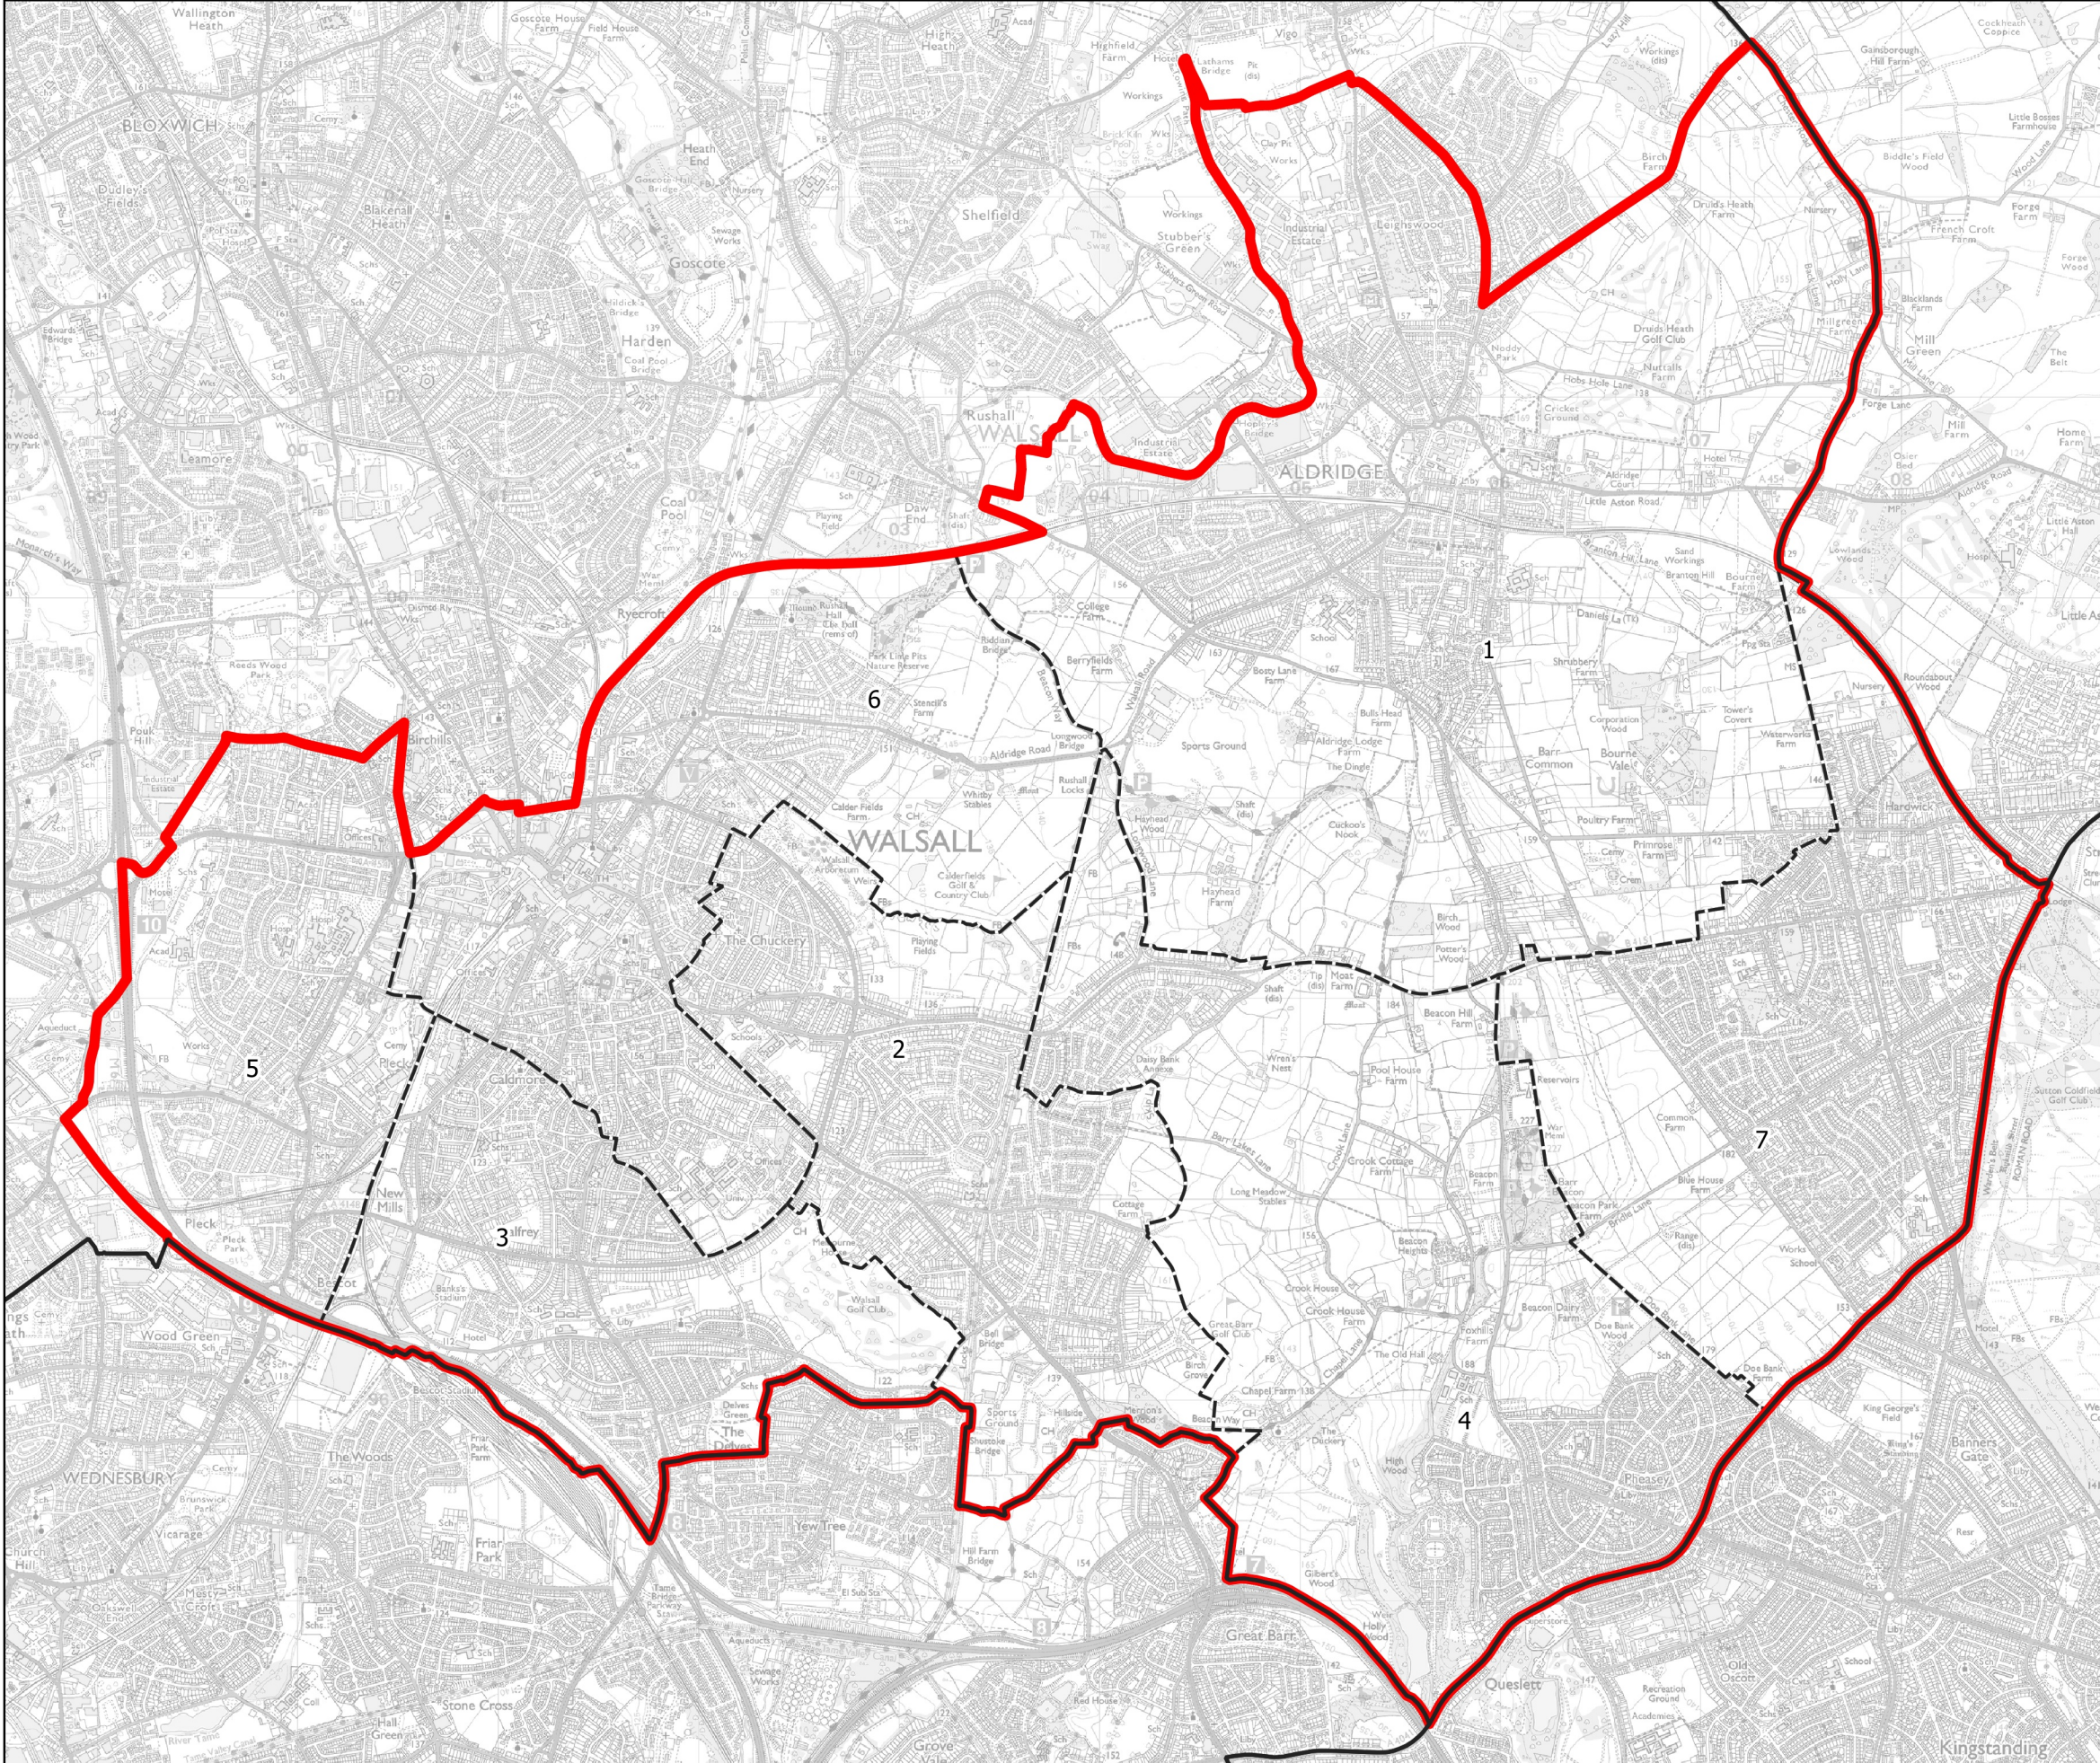

Boundary Commission for England - Initial Proposals for the West Midlands Region

Walsall Borough Constituency - Electorate 71,237

- Wards:
- 1 Aldridge Central and South
 - 2 Paddock
 - 3 Palfrey
 - 4 Pheasey Park Farm
 - 5 Pleck
 - 6 St. Matthew's
 - 7 Streetly

Constituency
 Local Authorities
 Wards

0 0.5 1 km

© Crown copyright and database rights 2021 OS 100018289. You are permitted to use this data solely to enable you to respond to, or interact with, the organisation that provided you with the data. You are not permitted to copy, sub-license, distribute or sell any of this data to third parties in any form. Third party rights to enforce the terms of this licence shall be reserved to OS.