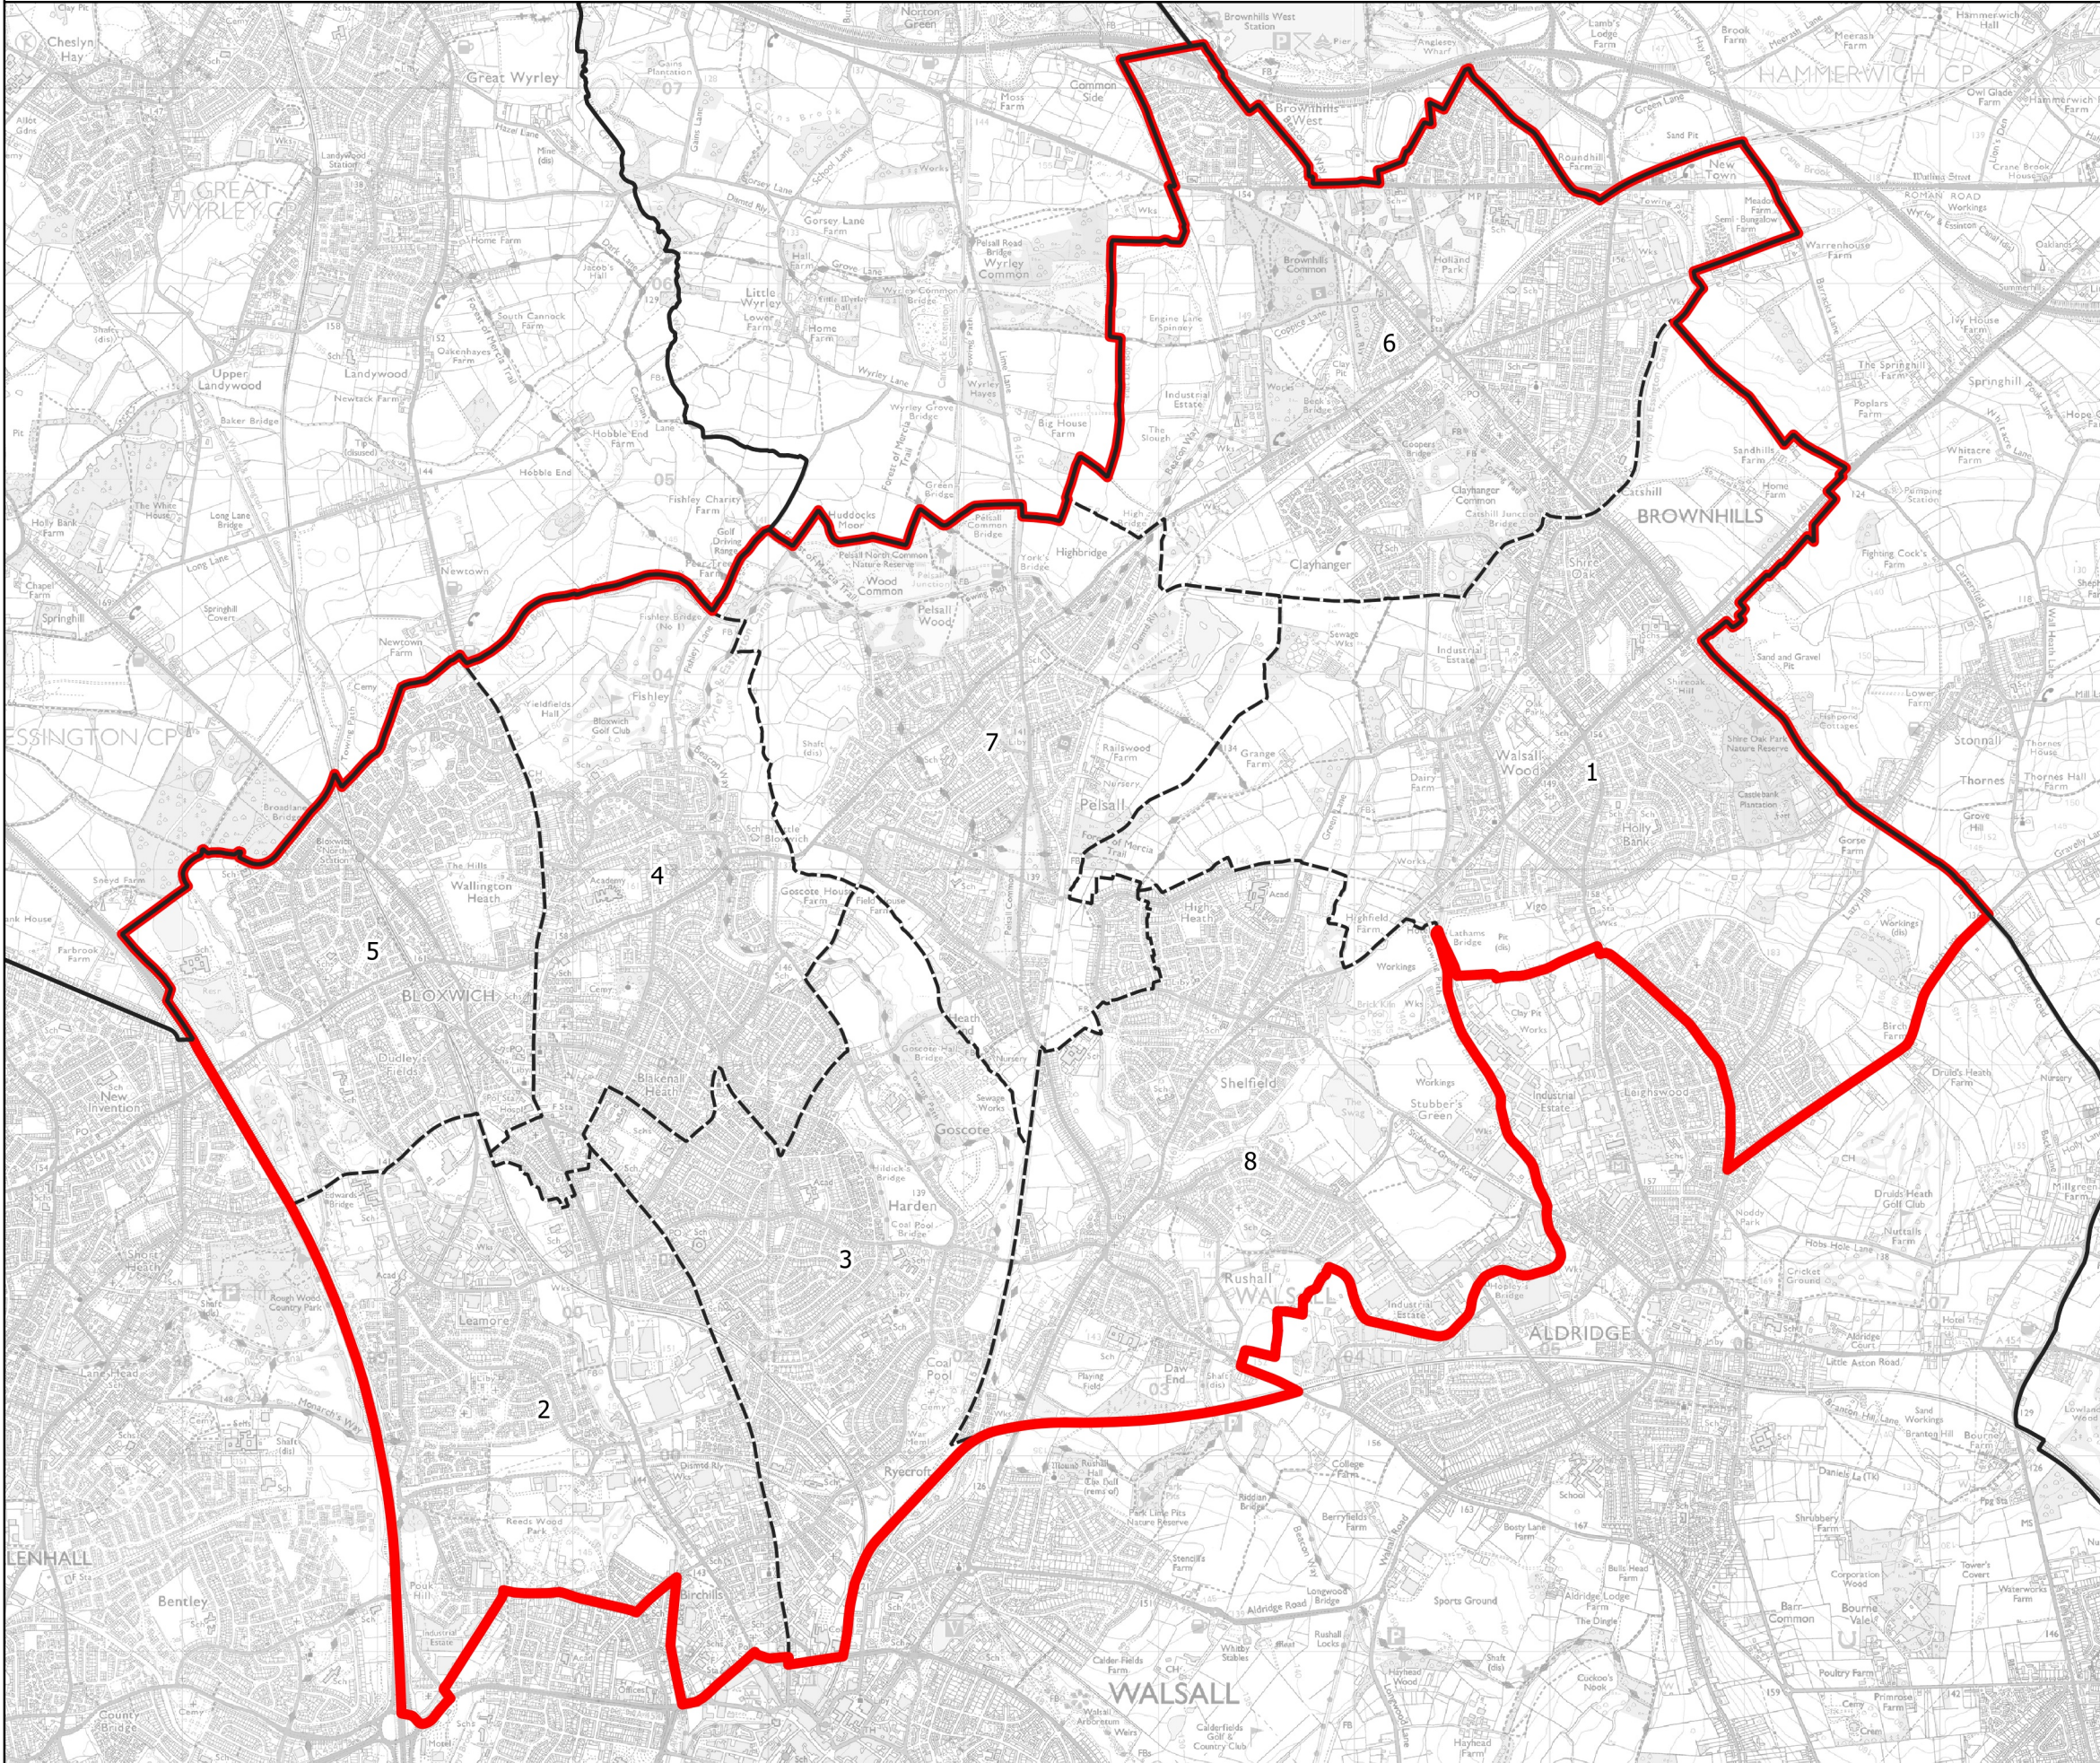

Boundary Commission for England - Initial Proposals for the West Midlands Region

Bloxwich and Brownhills Borough Constituency - Electorate 76,751

- Wards:
- 1 Aldridge North and Walsall Wood
 - 2 Birchills Leamore
 - 3 Blakenall
 - 4 Bloxwich East
 - 5 Bloxwich West
 - 6 Brownhills
 - 7 Pelsall
 - 8 Rushall-Shelfield