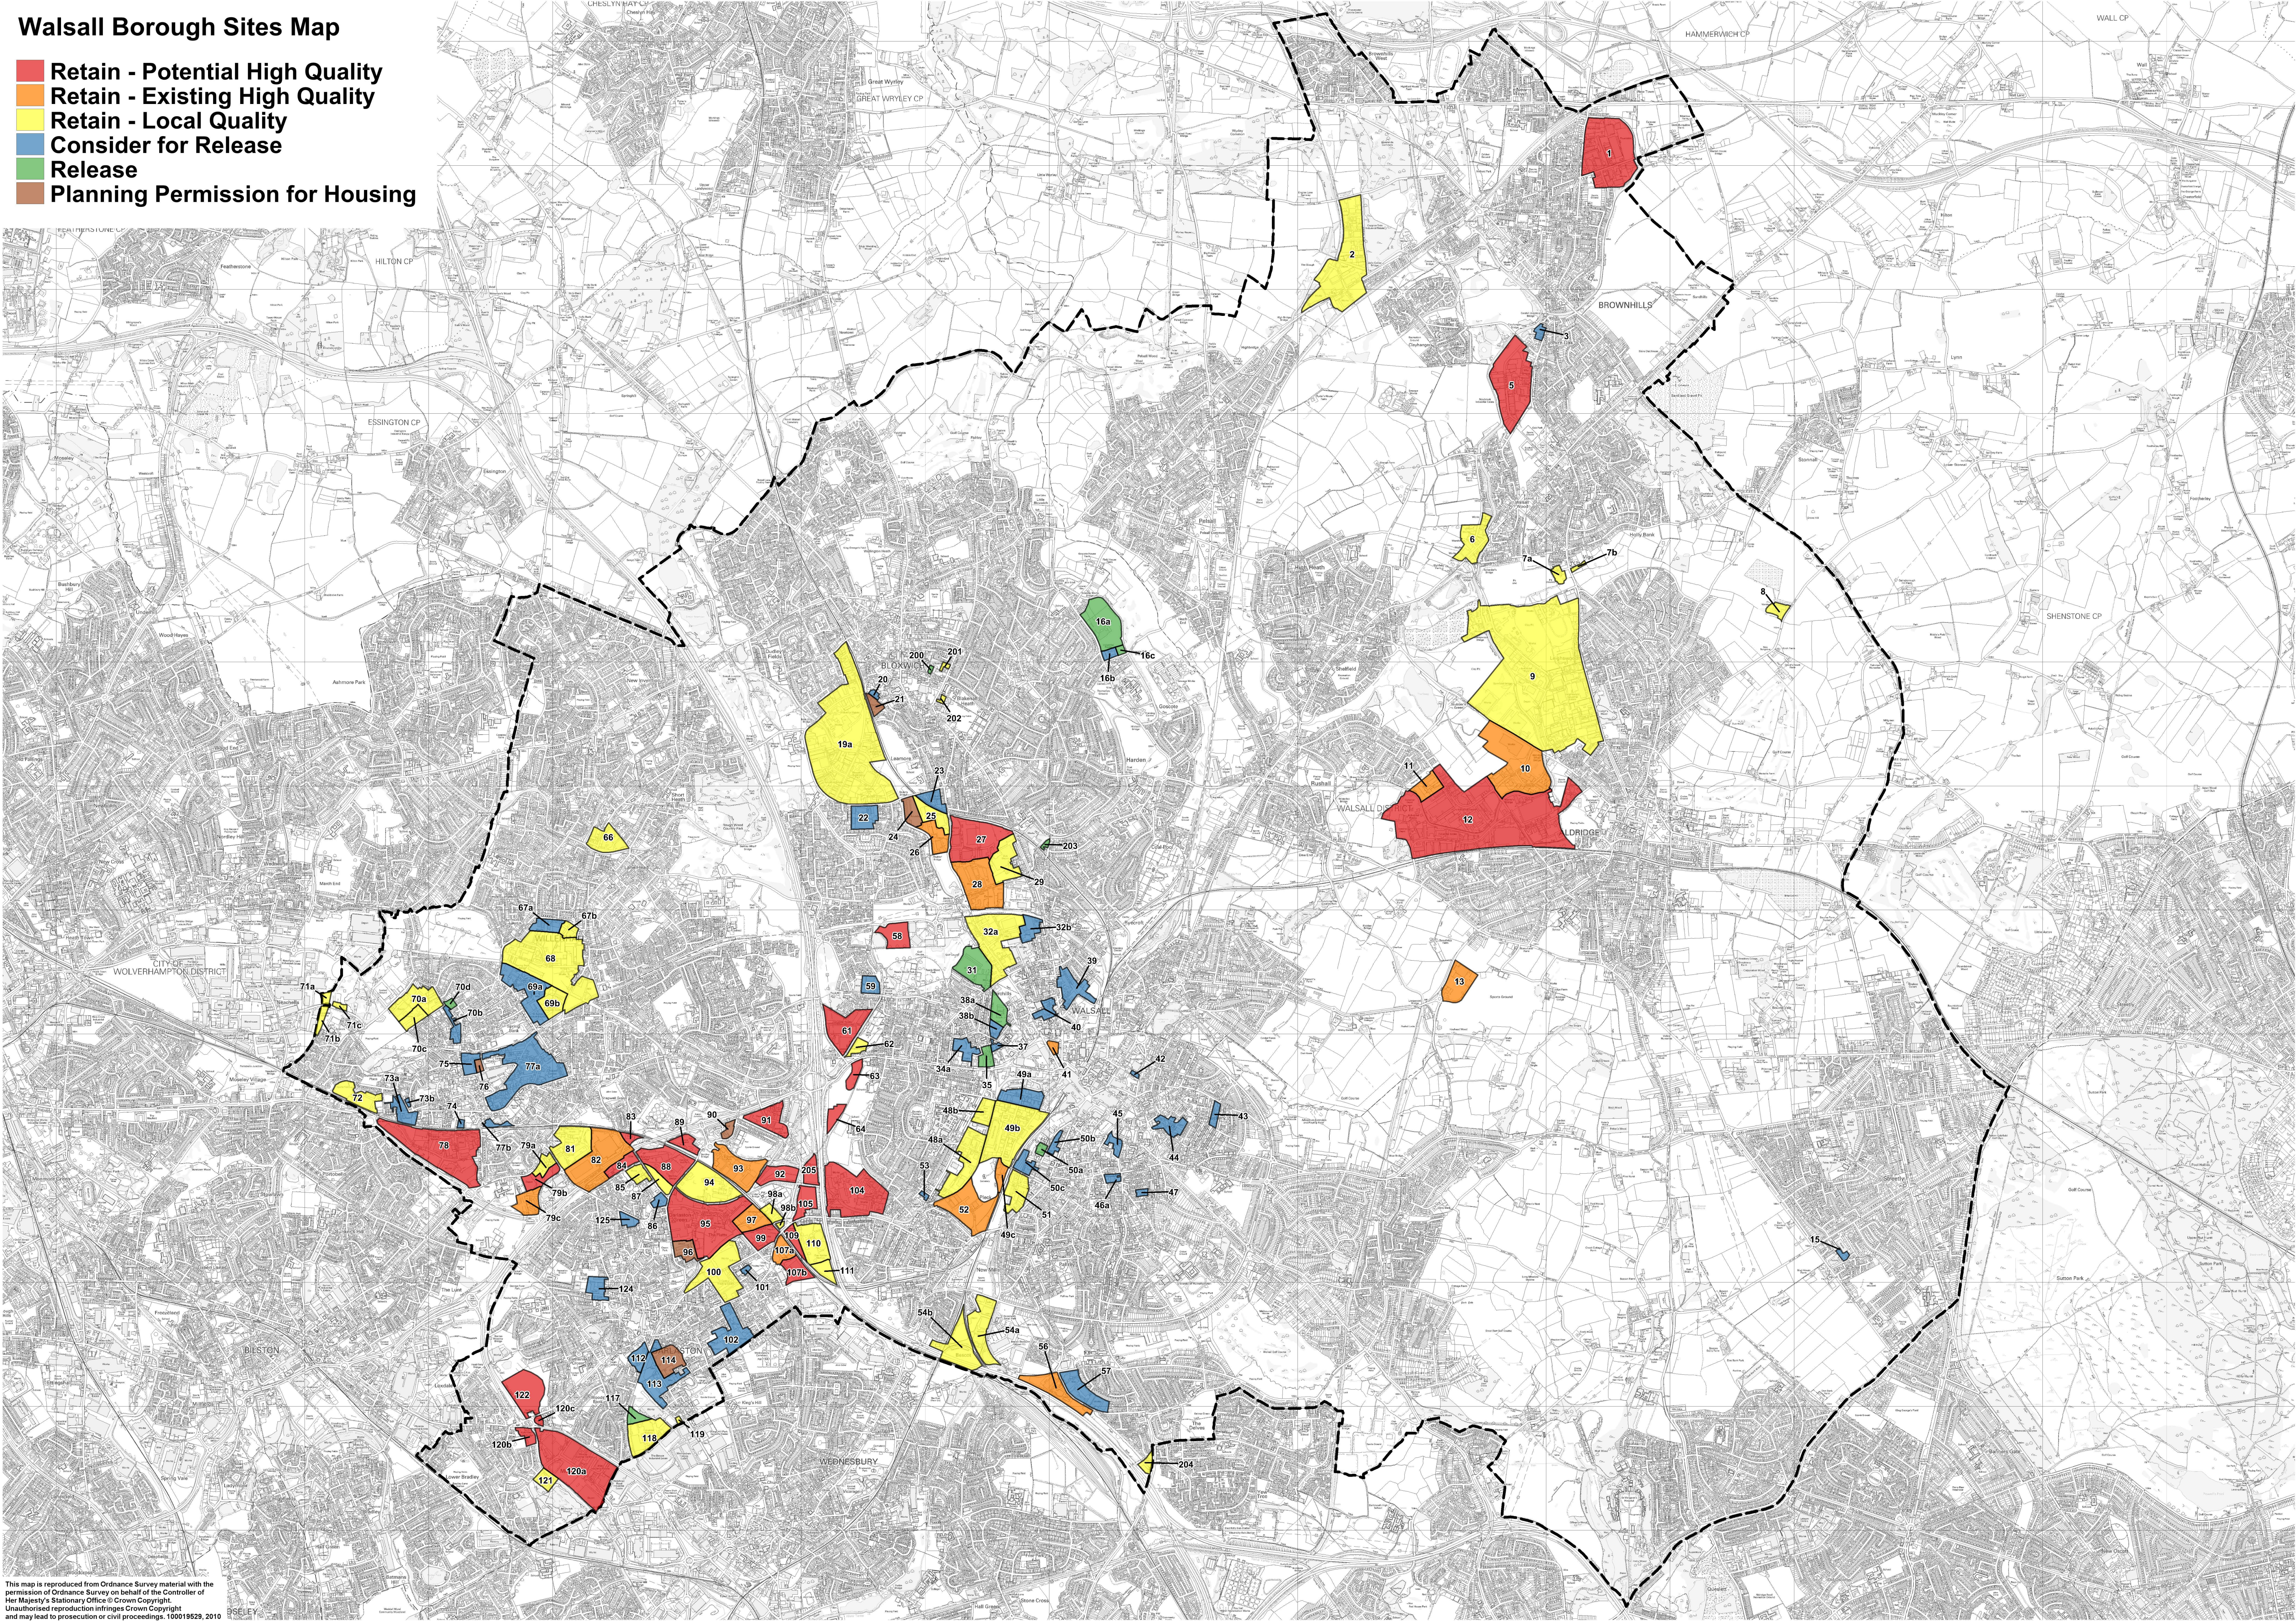

Walsall Borough Sites Map

- Retain - Potential High Quality
- Retain - Existing High Quality
- Retain - Local Quality
- Consider for Release
- Release
- Planning Permission for Housing